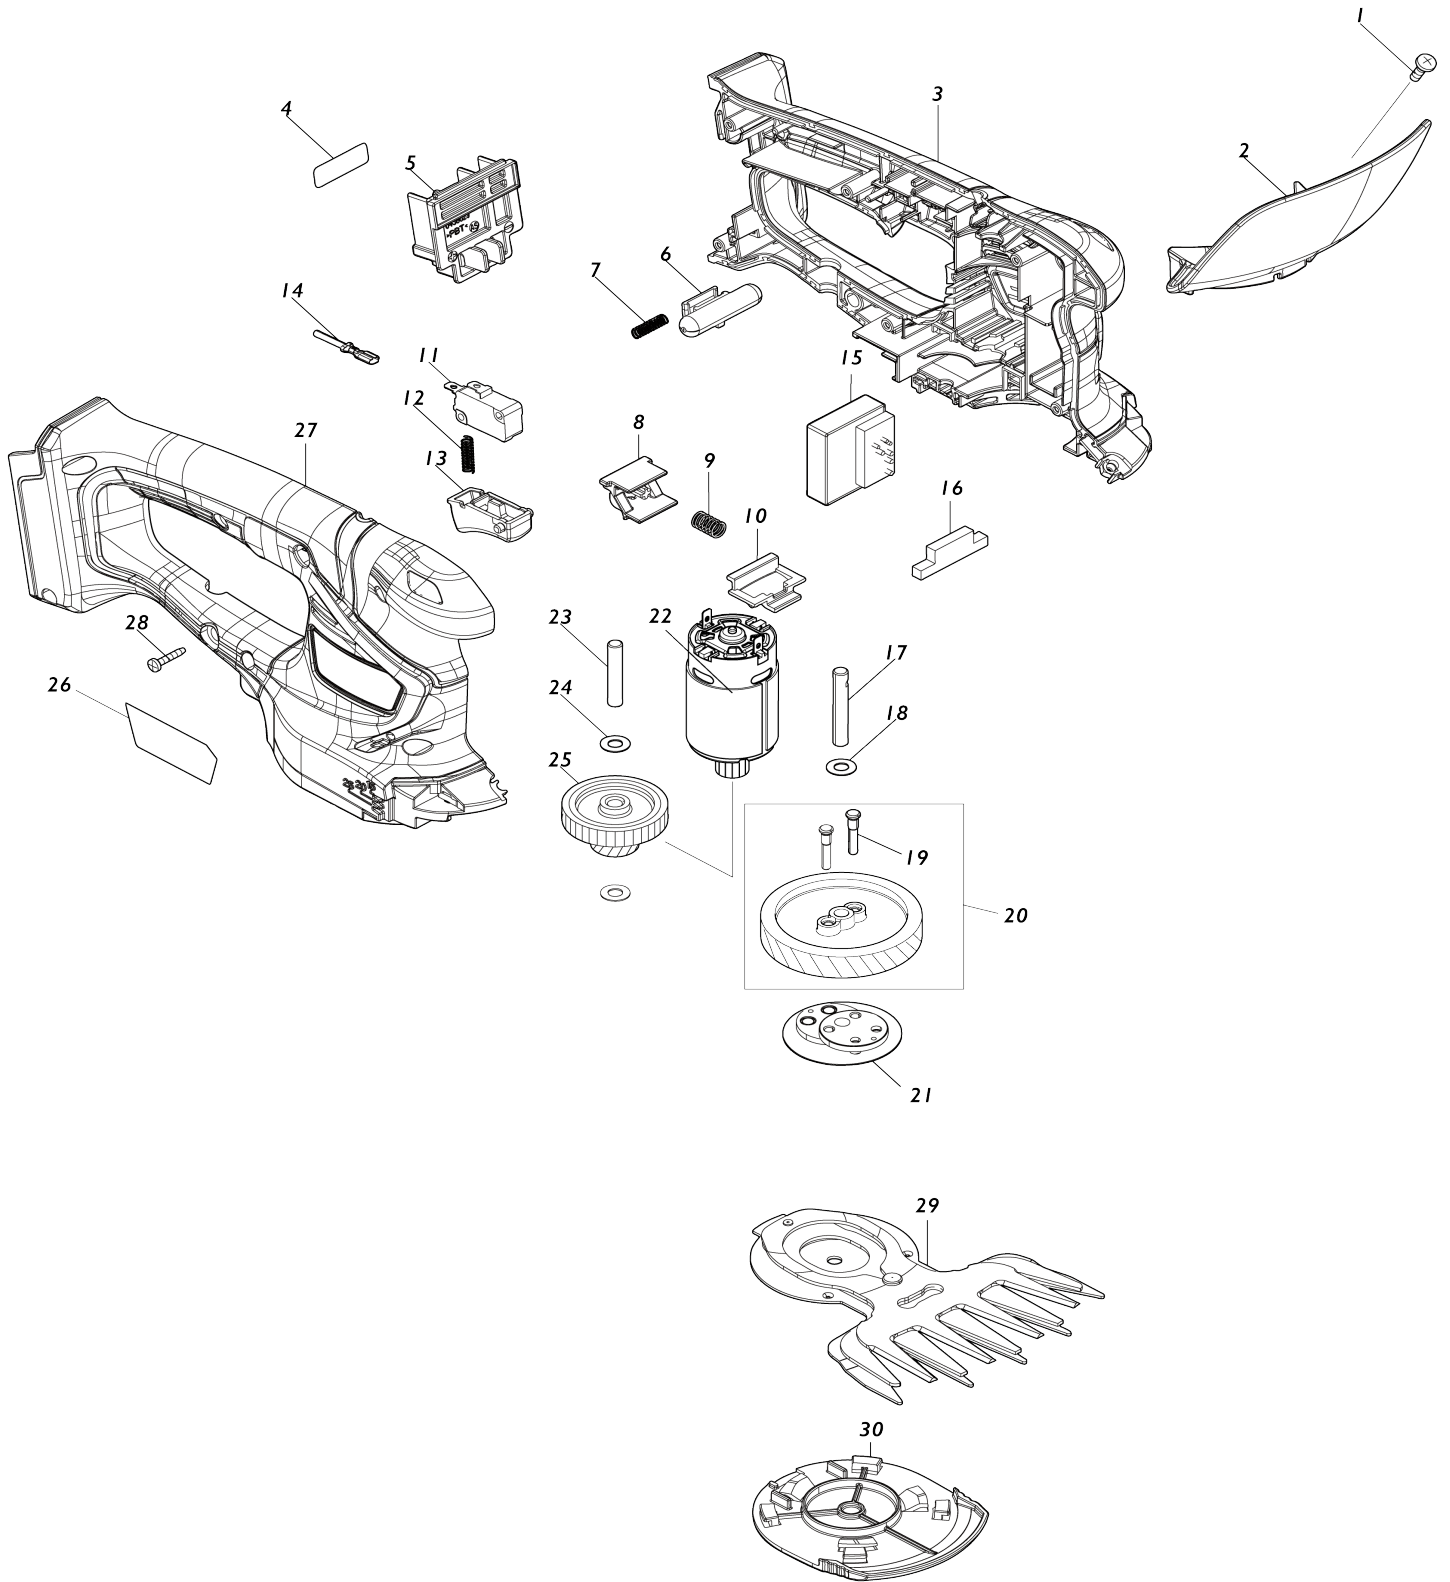

Model No.UM110D 110MM CORDLESS GRASS SHEAR

Model No.UM110D 110MM CORDLESS GRASS SHEAR

Item No.	Parts No.	Description	Interchangeability	Q'ty	New/Old	Note1	Note2
001	915116-7	BINDING HEAD SCREW M4X12		1			
002	141C31-9	PROTECTOR COMPLETE		1	*		
C10	8030K3-8	CAUTION LABEL		1	*		
002-1	140V97-0	PROTECTOR COMPLETE	<	1	*		
C10	819948-3	CAUTION LABEL		1	*		
002-2	1410D3-4	PROTECTOR COMPLETE	O	1			
C12	8072W3-6	CAUTION LABEL	O	1			
003	183G07-4	HOUSING SET		1	*		
C10	931102-0	HEX. NUT M4		1	*		
C20	346275-0	PLATE		2	*		
D10		INC. 27					
003-1	183U49-2	HOUSING SET	S	1			
C10	931102-0	HEX. NUT M4		1			
C20	346275-0	PLATE		2			
D10		INC. 27					
004	811935-8	UM110D SERIAL NO. LABEL		1			
005	643862-9	TERMINAL		1			
006	452438-9	LOCK OFF BUTTON		1	*		
006-1	413A16-6	LOCK OFF BUTTON	S	1			
007	231473-8	COMPRESSION SPRING 4		1			
008	454878-7	SLIDE PLATE		1			
009	234339-1	COMPRESSION SPRING 6		1			
010	454879-5	LOCK LEVER		1			
011	650744-8	SWITCH D3V-16-3C26		1			
012	231473-8	COMPRESSION SPRING 4		1			
013	417564-1	SWITCH LEVER		1			
014	632S19-1	LEAD UNIT		1			
015	620E39-3	CONTROLLER		1			
016	451814-4	DUST GUARD		1			
017	268254-7	PIN 6		1			
018	253715-0	FLAT WASHER 6		1			
019	268256-3	PIN 4		2			
020	135883-0	HELICAL GEAR 47 ASS'Y		1			
D10		INC. 19					
021	161598-3	CRANK COMPLETE		1			
022	629945-9	DC MOTOR		1			
023	268076-5	PIN 6		1			
024	253715-0	FLAT WASHER 6		2			
025	226831-1	GEAR 12-31		1			
026	811932-4	UM110D NAME PLATE		1			
027	183G07-4	HOUSING SET		1	*		
C10	931102-0	HEX. NUT M4		1	*		
C20	346275-0	PLATE		2	*		
D10		INC. 3					
027-1	183U49-2	HOUSING SET	S	1			
C10	931102-0	HEX. NUT M4		1			
C20	346275-0	PLATE		2			