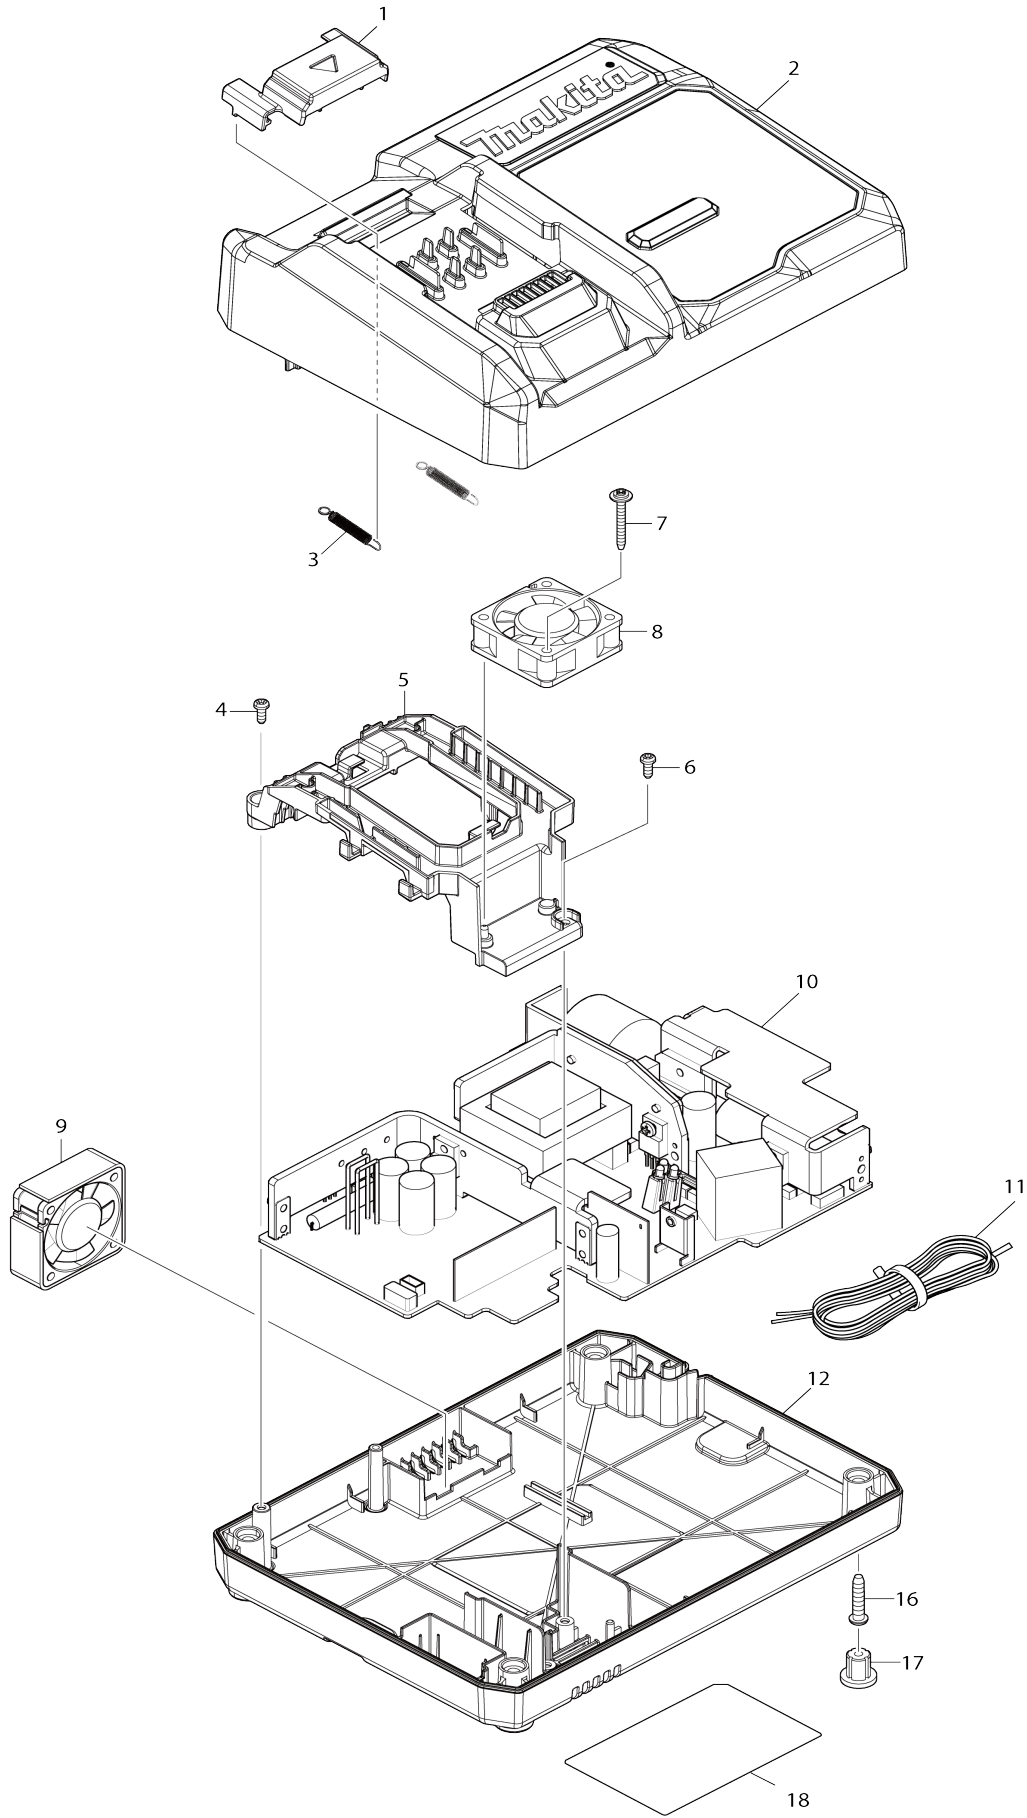

Model No.DC40RA FAST CHARGER

Model No.DC40RA FAST CHARGER

Item No.	Parts No.	Description	Interchangability	Q'ty	New/Old	Note1	Note2
001	459475-4	TERMINAL COVER		1			
002	140N46-9	CHARGER CASE COMPLETE		1			
C10	459476-2	LENS		1			
C20	819V01-7	CHARGING CONDITION LABEL		1			
003	232565-6	TENSION SPRING 4		2			
004	265B02-7	TAPPING SCREW 3X8		1			
005	459474-6	TERMINAL BASE		1			
006	265B02-7	TAPPING SCREW 3X8		1			
007	265A61-5	TAPPING SCREW FLANGE 3X25		1			
008	632P24-0	FAN 40		1			
009	632P25-8	FAN 40		1			
010	620B42-6	CHARGING CIRCUIT		1			
C10	647306-1	VARISTOR		1	*		
C11	647069-9	VARISTOR	<	1			
C20	652071-9	FUSE		1			
011	667231-0	POWER SUPPLY CORD		1			
012	459846-5	CHARGER CASE COVER		1			
016	265B01-9	TAPPING SCREW PT 4X20		4			
017	286255-3	CAP 13		4			
018	857F48-7	DC40RA NAME PLATE		1			
F01	191E07-8	DC40RA FAST CHARGER		1			

Please state Parts No. when your order.

Print Date 05/24/2024