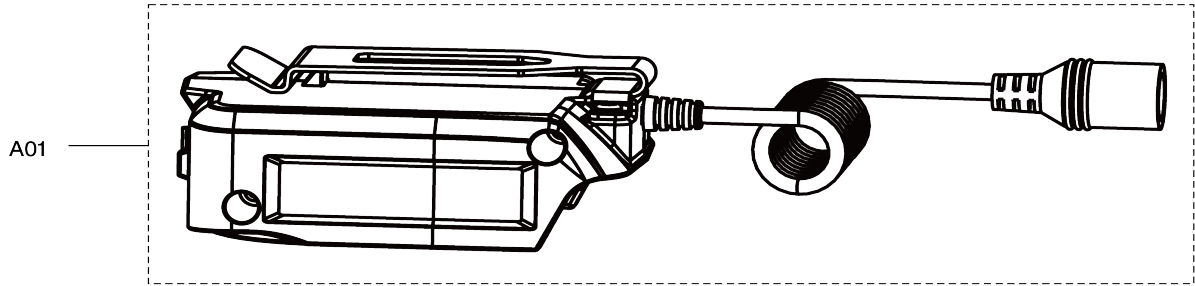

Relacements of Heated Jacket/Vest main body don't handle.

Model No.DCJ206 CORDLESS HEATED JACKET

| Item No. | Parts No. | Description | Interchangability | Q'ty | New/Old | Note1 | Note2 |
|----------|------------|--------------------|-------------------|------|---------|-------|-------|
| A01 | YL00000004 | LXT BATTERY HOLDER | | 1 | * | | |
| D10 | | COMPO-PARTS | | | | | |
| A01-1 | TD00000111 | BATTERY HOLDER LXT | S | 1 | | | |
| D10 | | COMPO-PARTS | | | | | |
| A02 | TD00000112 | CABLE | S | 1 | | | |