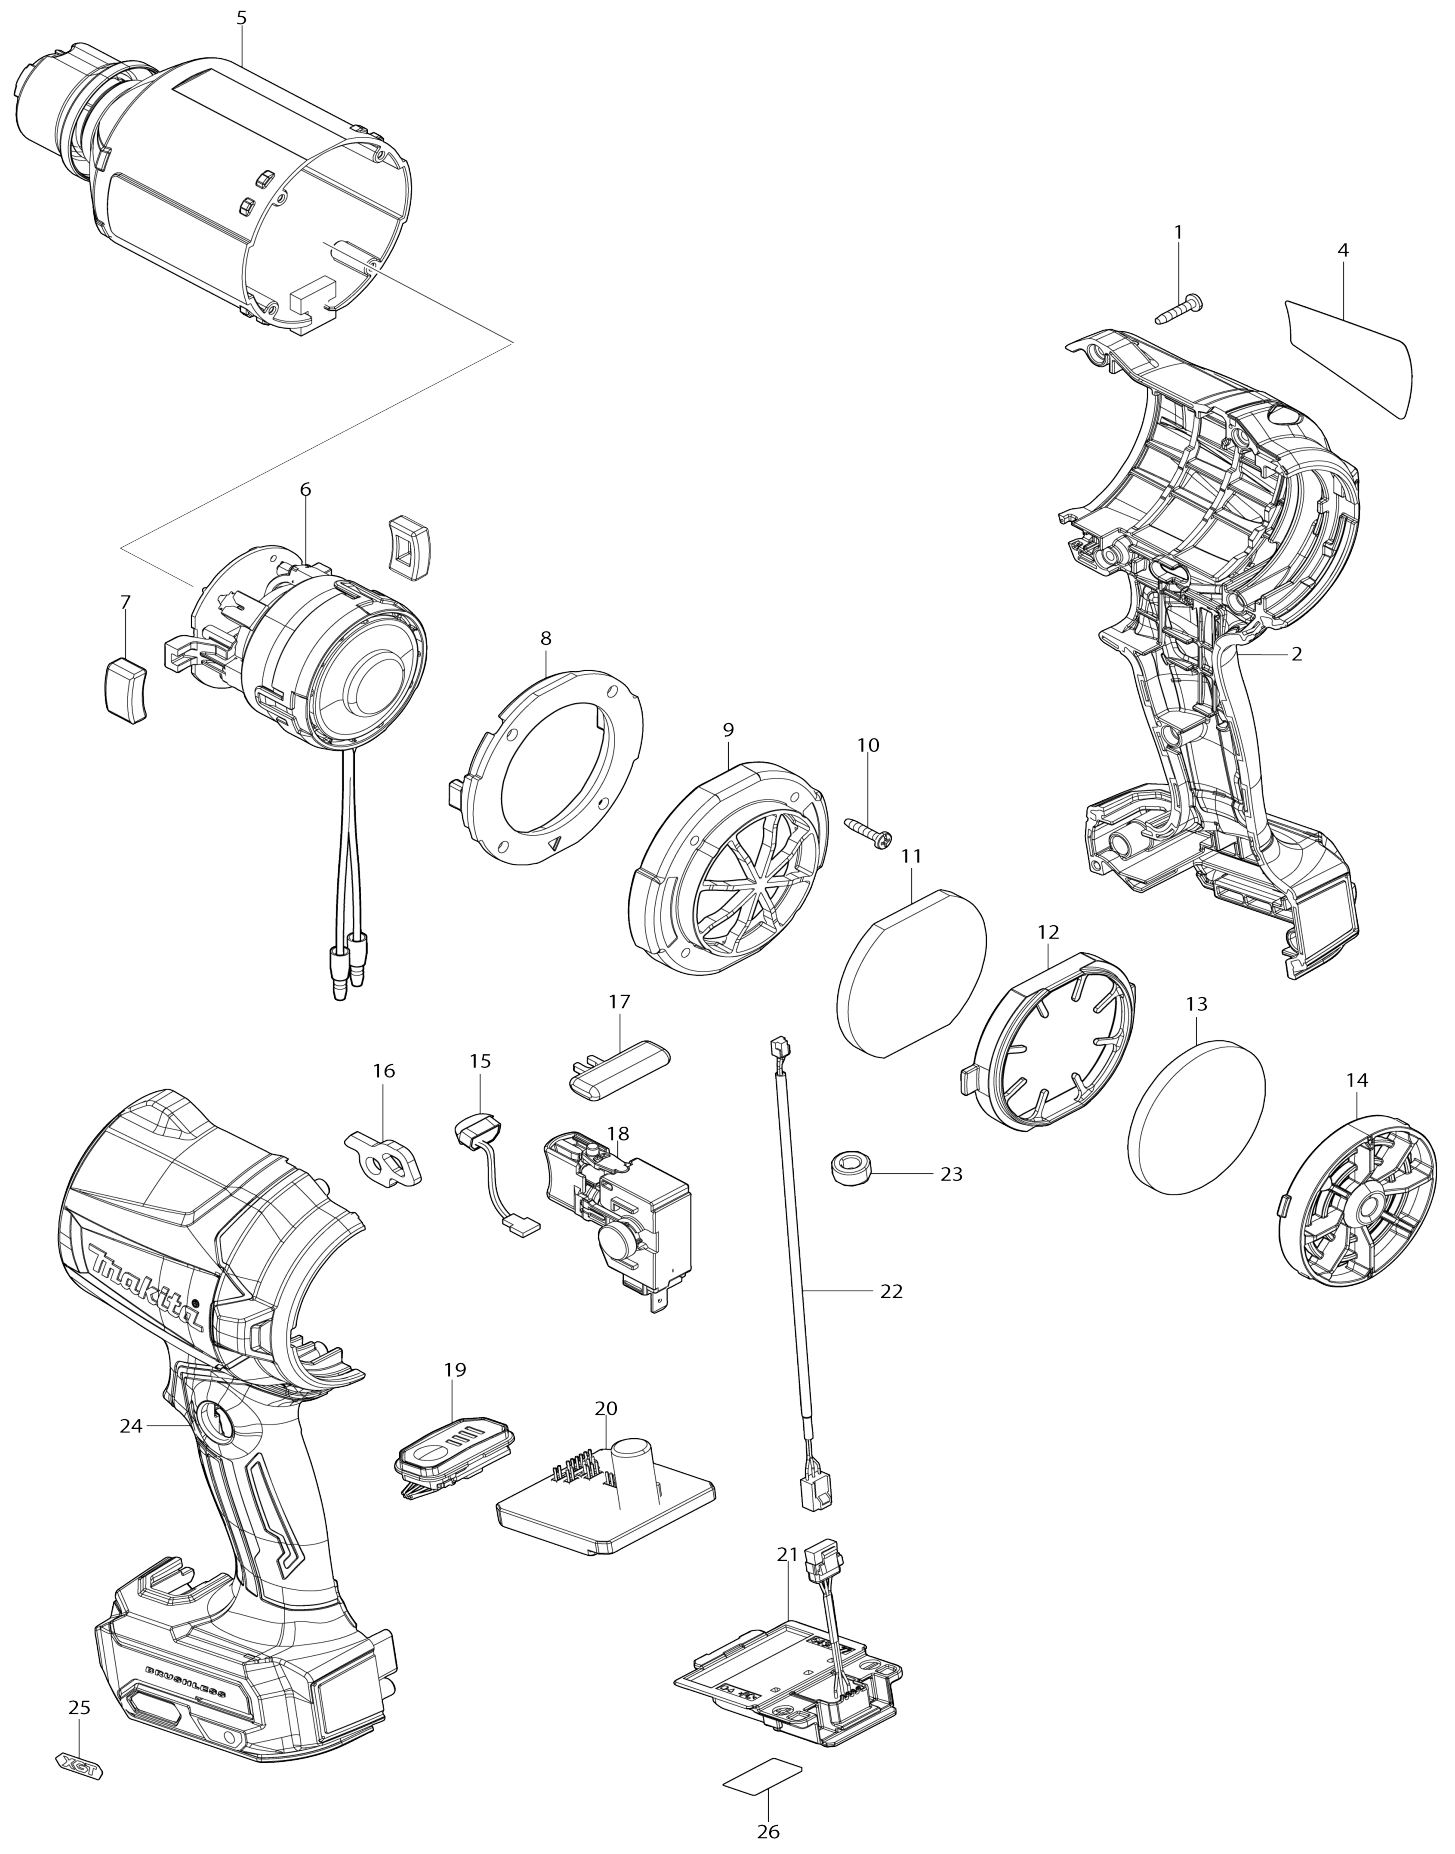

Model No.AS001G CORDLESS DUST BLOWER

Model No.AS001G CORDLESS DUST BLOWER

Item No.	Parts No.	Description	Interchangeability	Q'ty	New/Old	Note1	Note2
001	266130-9	TAPPING SCREW BIND PT 3X16		8			
002	191X75-5	HOUSING L/R SET		1			
C10	263005-3	RUBBER PIN 6		2			
C20	252126-6	HEX. LOCK NUT M4-7		2			
C30	8045T0-0	CAUTION LABEL		1			
D10		INC. 24					
004	8114A9-6	AS001G NAME PLATE		1			
005	141K56-1	MOTOR HOUSING COMPLETE		1			
C10	422826-4	SPONGE SHEET		1			
006	629A91-4	MOTOR ASSEMBLY		1	*		
006-1	629C85-1	MOTOR ASSEMBLY	<	1			
007	422816-7	MOTOR COVER SEAL		2			
008	422817-5	MOTOR COVER		1			
009	413C47-7	REAR COVER		1			
010	266130-9	TAPPING SCREW BIND PT 3X16		4			
011	422824-8	FILTER A		1			
012	413C49-3	FILTER HOLDER		1			
013	422825-6	FILTER B		1			
014	141G57-5	DUST CAP COMPLETE		1			
C10	263032-0	RUBBER PIN 4		2			
015	620521-2	LED CIRCUIT		1			
016	347914-5	STRAP RING		1			
017	412697-7	LOCK OFF BUTTON		1			
018	650019-5	SWITCH C3JW-4B-L		1			
019	620G89-0	INDICATION CIRCUIT COMPLETE		1			
C10	687E52-4	SWITCH PLATE COMPLETE		1			
C20	266490-9	TAPPING SCREW PT 2X6		3			
020	620G88-2	CONTROLLER		1			
021	632R99-1	TERMINAL UNIT		1			
022	638A30-3	LEAD UNIT		1			
024	191X75-5	HOUSING L/R SET		1			
C10	263005-3	RUBBER PIN 6		2			
C20	252126-6	HEX. LOCK NUT M4-7		2			
C30	8045T0-0	CAUTION LABEL		1			
D10		INC. 2					
025	8007R2-2	XGT LOGO LABEL		1			
026	8114B6-9	AS001G SERIAL NO. LABEL		1			
A01	191X19-5	WIDE RANGE NOZZLE SET		1			
A02	191X11-1	NOZZLE 3 SET		1			
A03	191X13-7	NOZZLE 7 SET		1			
A04	191X15-3	NOZZLE 13 SET		1			
A05	191X17-9	PINCH VALVE NOZZLE SET		1			
A09	***DC40RC	DC40RC FAST CHARGER		1			
D10		COMPO-PARTS					
A10	831304-7	ACCESSORY BAG		1			
A11	832074-1	TOOL BAG		1			
A12	191L29-0	BATTERY BL4020 SET		1			