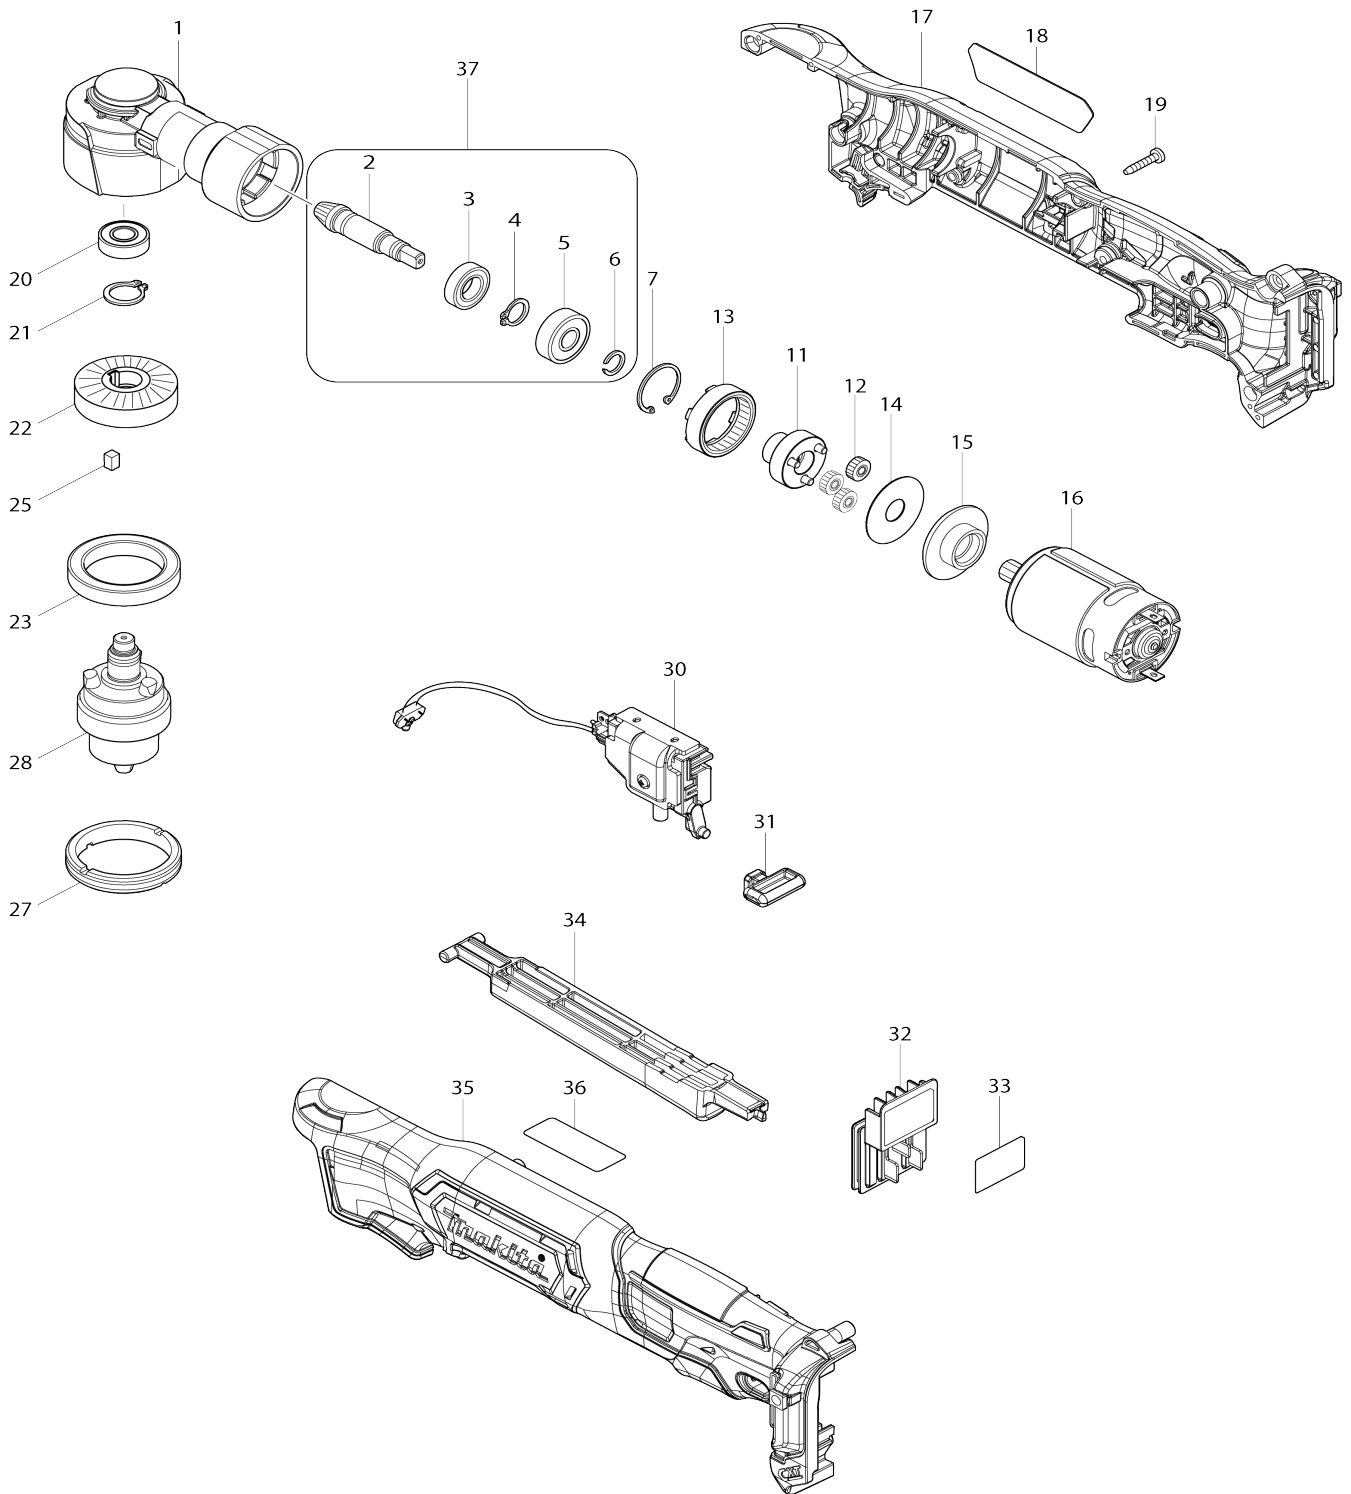

Model No.DA332D 10MM CORDLESS ANGLE DRILL

Model No.DA332D 10MM CORDLESS ANGLE DRILL

Item No.	Parts No.	Description	Interchangeability	Q'ty	New/Old	Note1	Note2
F01-1	191K57-9	TOOL HANGER SET	<	1			
001	319634-1	GEAR HOUSING		1			
002	221570-8	SPIRAL BEVEL GEAR 6		1	*		
002-1	226195-3	SPIRAL BEVEL GEAR 6	S	1			
003	210171-7	BALL BEARING 6800ZZ		1			
004	961006-2	RETAINING RING S-10		1			
005	210029-0	BALL BEARING 608ZZ		1			
006	961034-7	RETAINING RING		1			
007	962102-9	RETAINING RING R-22		1			
011	144701-1	CARRIER COMPLETE		1			
012	221572-4	SPUR GEAR 17		3			
013	221569-3	INTERNAL GEAR 48		1			
014	253396-0	FLAT WASHER 10		1			
015	457972-4	MOTOR BRACKET		1			
016	629289-7	DC MOTOR		1			
017	183H38-9	HOUSING SET		1			
C10	252126-6	HEX. LOCK NUT M4-7		2			
D10		INC. 35					
018	853T44-7	DA332D NAME PLATE		1			
019	266130-9	TAPPING SCREW BIND PT 3X16		9			
020	211166-3	BALL BEARING 698DDW		1			
021	961052-5	RETAINING RING (EXT) S-12		1			
022	227601-1	SPIRAL BEVEL GEAR 31		1			
023	211423-9	BALL BEARING 6806DDW		1			
025	254201-4	KEY 4		1			
027	285842-5	BEARING RETAINER 36-43		1			
028	763245-8	DRILL CHUCK S10		1			
030	651097-8	SWITCH C3HW-3A-PLF5MS-W		1			
031	450126-2	FR CHANGE LEVER		1			
032	644813-5	TERMINAL		1			
033	853T61-7	DA332D SERIAL NO. LABEL		1			
034	457973-2	SWITCH LEVER		1			
035	183H38-9	HOUSING SET		1			
C10	252126-6	HEX. LOCK NUT M4-7		2			
D10		INC. 17					
037	135922-6	GEAR ASSEMBLY		1	*		
D10		INC. 2-6					
037-1	135922-6	GEAR ASSEMBLY	O	1	*		
D10		INC. 2-6,38					
037-2	135977-1	GEAR ASSY	O	1			
D10		INC. 2-6					
038	253310-6	THIN WASHER 10		1	*		
A01	784244-7	+ BIT 2-50		1			
A02	346909-5	HOOK		1			
A03	251314-2	+ SCREW M4X12		2			
A04	763450-7	CHUCK KEY S10		1			
A05	457974-0	KEY HOLDER		1			