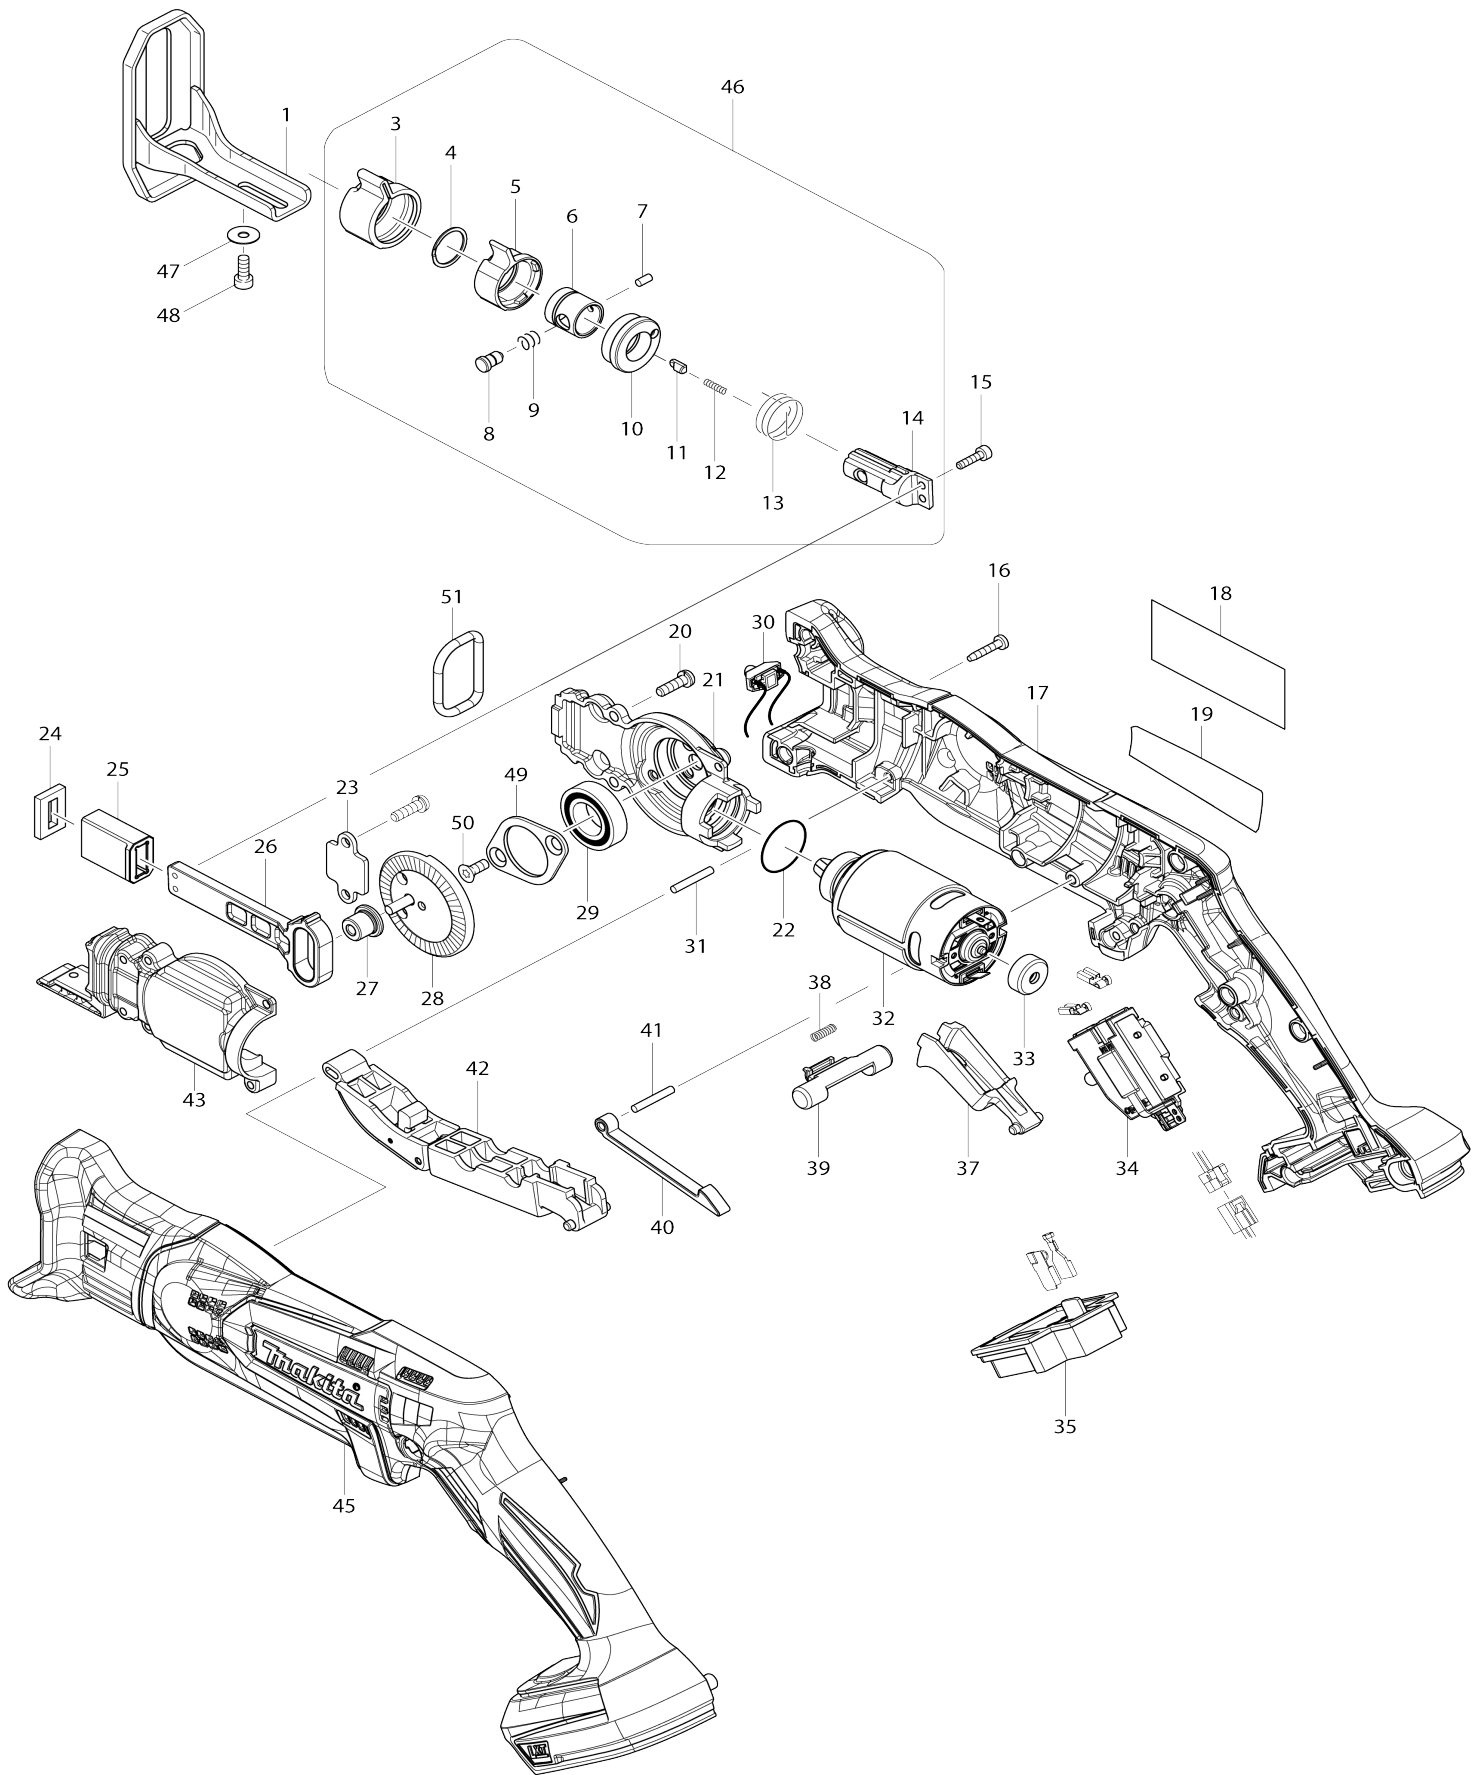

Model No. DJR183 CORDLESS RECIPRO SAW

Model No. DJR183 CORDLESS RECIPRO SAW

Item No.	Parts No.	Description	Interchangeability	Q'ty	New/Old	Note1	Note2
001	165740-8	SHOE		1			
003	424466-4	PROTECTOR		1			
004	257981-1	RETAINING RING (EXT)16		1			
005	310496-0	DRIVING SLEEVE		1			
006	331963-2	GUIDE SLEEVE		1			
007	268094-3	PIN 3		1			
008	256492-3	SHOULDER PIN 5		1			
009	233345-3	COMPRESSION SPRING 6		1			
010	453071-0	CONNECTING SLEEVE		1			
011	310495-2	PUSH PIN		1	*		
011-1	310859-0	PUSH PIN	O	1	*		
011-2	310912-2	PUSH PIN	S	1			
012	233025-1	COMPRESSION SPRING 2		1	*		
012-1	232472-3	COMPRESSION SPRING 2	S	1			
013	233594-2	TORSION SPRING 17		1			
014	326113-2	BLADE GUIDE		1			
015	265910-0	HEX. SOCKET HEAD BOLT M3X12		2	*		
015-1	265D80-9	HEX. SOCKET HEAD BOLT M3X10	<	2			
016	266429-2	TAPPING SCREW 3X16		10			
017	187760-2	HOUSING SET		1			
C10	263005-3	RUBBER PIN 6		2			
C20	423475-0	SPONGE SHEET		1			
017		INC. 45					
017	183F46-8	HOUSING SET		1			
019	814V98-1	DJR183 NAME PLATE		1			
020	266747-8	PAN HEAD SCREW M4X14 WITH WM		5			
021	319060-4	GEAR HOUSING		1			
022	213961-7	O RING 22		1			
023	346525-3	PLATE		1			
024	443185-3	FELT SEAL		1			
025	313220-0	SLIDER GUIDE		1			
026	313271-3	SLIDER		1			
027	313270-5	COLLARED SLEEVE 4		1			
028	142284-5	GEAR COMPLETE		1	*		
028-1	1410R5-8	GEAR COMPLETE	S	1			
029	211242-3	BALL BEARING 6902ZZ		1			
030	620237-9	LED CIRCUIT		1			
031	256158-5	PIN 3		1			
032	629109-5	DC MOTOR		1	*		
032-1	629C93-2	DC MOTOR	S	1			
033	424467-2	CAP		1			
034	650712-1	SWITCH C3HY-1A-PR LMS		1			
035	643852-2	TERMINAL		1			
037	453072-8	SWITCH LEVER R		1			
038	233438-6	COMPRESSION SPRING 4		1			
039	454661-2	LOCK OFF LEVER R		1			
040	313219-5	LINK		1			