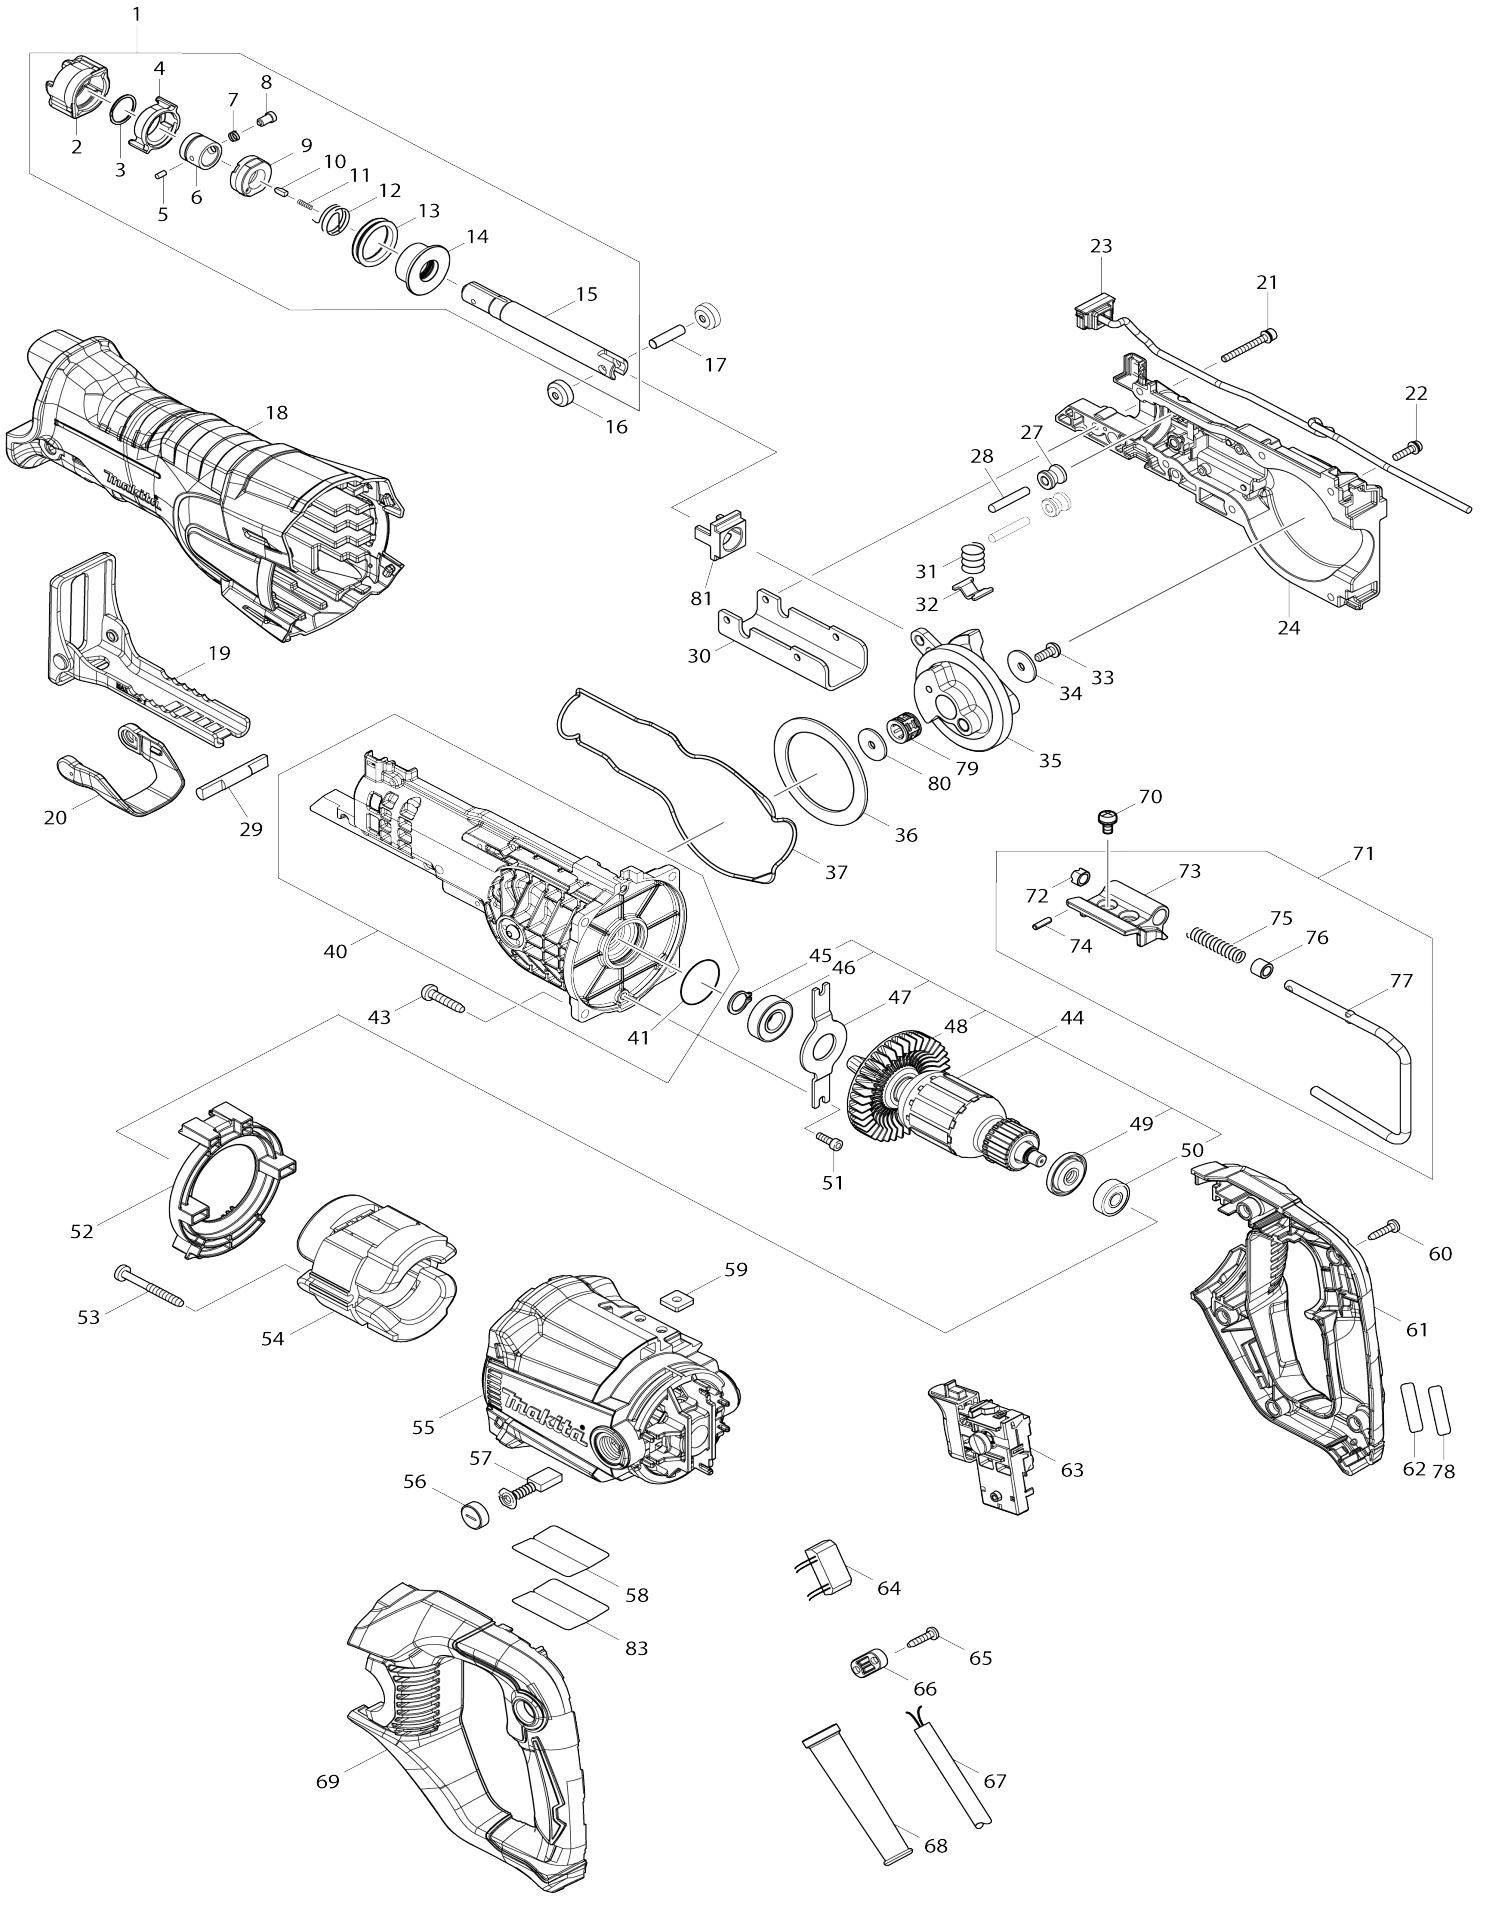

# Model No. JR3061T RECIPRO SAW

Model No.JR3061T RECIPRO SAW

Item No.	Parts No.	Description	Interchangeability	Q'ty	New/Old	Note1	Note2
026-1	313250-1	SLIDER N	S	1			
046	234258-1	COMPRESSION SPRING 7	S	1			
001	127683-2	SLIDER ASSEMBLY		1			
001		INC. 2-15					
002	422223-4	PROTECTOR		1			
003	257430-8	RETAINING RING(EXT)18		1			
004	310848-5	DRIVING SLEEVE		1			
005	268094-3	PIN 3		1			
006	327650-9	GUIDE SLEEVE		1			
007	234381-2	COMPRESSION SPRING 6		1			
008	256569-4	SHOULDER PIN 5		1			
009	458968-8	CONNECTING SLEEVE		1			
010	310912-2	PUSH PIN		1			
011	232472-3	COMPRESSION SPRING 2		1			
012	233594-2	TORSION SPRING 17		1			
013	422309-4	RUBBER RING 25		1			
014	140C81-1	SEAL HOLDER COMPLETE		1			
015	327652-5	SLIDER		1			
016	310663-7	ROLLER		2			
017	268341-2	PIN 6		1			
018	422308-6	INSULATION COVER		1			
019	161811-9	SHOE		1	*		
019-1	161809-6	SHOE	O	1			
020	458644-4	LOCK LEVER		1			
021	266979-7	HEX.SOCKET HEAD BOLT M4X35 WR		2			
022	911526-6	P.H.SCREW M4X16 WITH WRM		5			
023	620965-6	LED CIRCUIT		1			
024	127139-5	GEAR HOUSING R ASSEMBLY		1			
C10	422630-1	RUBBER PLATE		1			
027	327153-3	ROLLER F		2			
028	256579-1	PIN 5		2			
029	326599-0	LOCK PIN		1			
030	346937-0	SHOE GUIDE PLATE		1			
031	231231-2	COMPRESSION SPRING 12		1			
032	347415-3	SHOE LOCK PLATE		1			
033	265374-8	H.S. BUTTON HEAD SCREW M5X12		1			
034	253462-3	FLAT WASHER 5		1			
035	140C77-2	GEAR COMPLETE		1			
036	267490-2	FLAT WASHER 54		1			
037	422307-8	SEAL RING		1			
040	127140-0	GEAR HOUSING L ASSEMBLY		1			
C10	422630-1	RUBBER PLATE		1			
040		INC. 41					
041	213437-4	O RING 28		1			
043	266459-3	TAPPING SCREW 5X25		4			
044	517979-3	ARMATURE ASS'Y 240V		1			