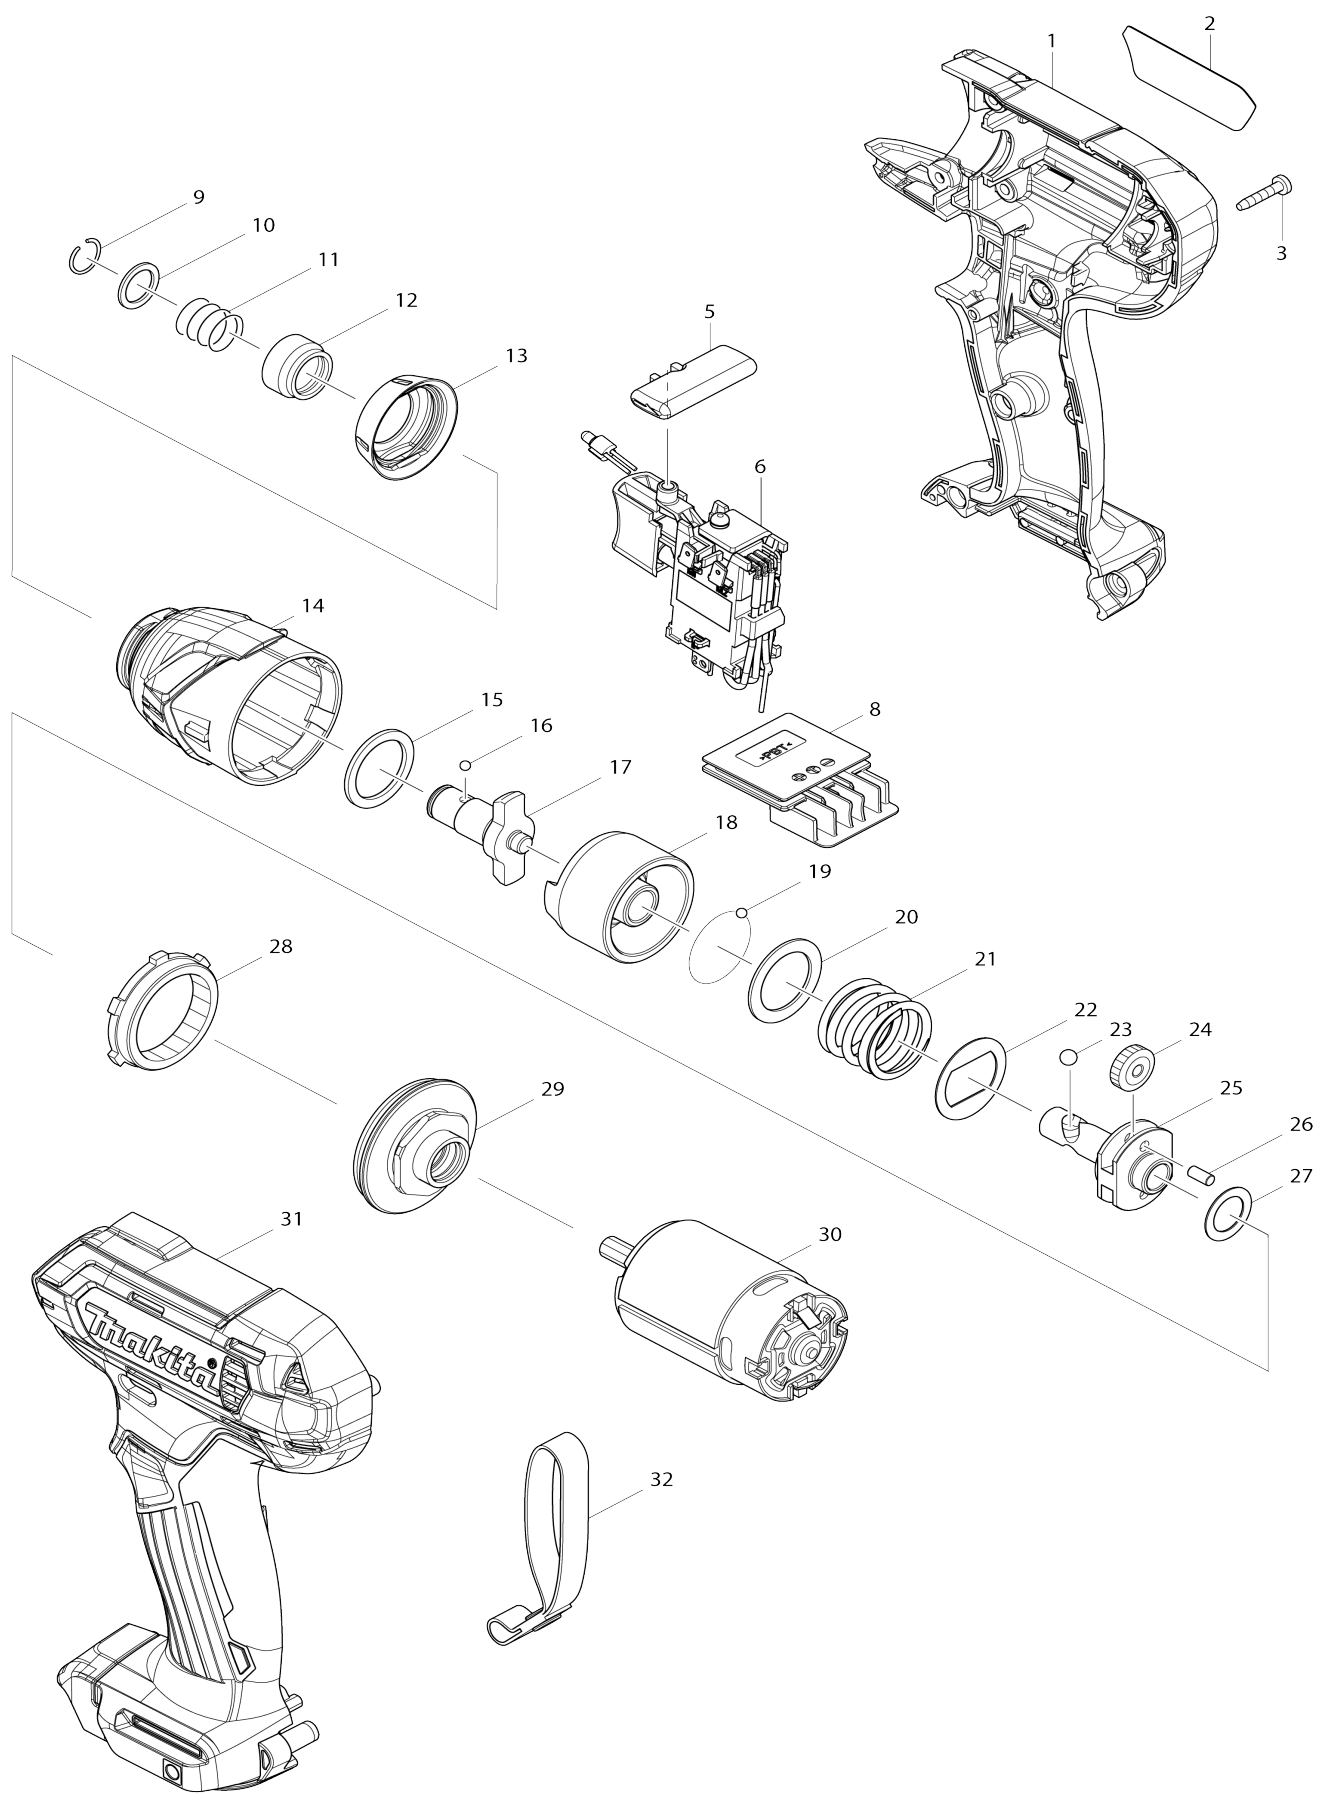

Model No.TD110D CORDLESS IMPACT DRIVER

Model No.TD110D CORDLESS IMPACT DRIVER

Item No.	Parts No.	Description	Interchangability	Q'ty	New/Old	Note1	Note2
001	183B49-8	HOUSING SET		1			
C10	252126-6	HEX. LOCK NUT M4-7		2			
D10		INC. 31					
002	851G86-7	TD110D NAME PLATE		1	*		
002-1	851G85-9	TD110D NAME PLATE	<	1			
003	266429-2	TAPPING SCREW 3X16		8			
005	456039-5	F/R CHANGE LEVER		1			
006	632F42-8	SWITCH UNIT		1	*		
C10	620463-0	LED CIRCUIT		1	*		
C20	632F64-8	LINE FILTER UNIT		1	*		
006-1	632J76-5	SWITCH UNIT	<	1			
C10	620625-0	LED CIRCUIT		1			
C20	632F64-8	LINE FILTER UNIT		1	*		
C21	688161-2	LINE FILTER	<	1			
008	644813-5	TERMINAL		1			
009	231965-7	RING SPRING 10		1			
010	267143-3	FLAT WASHER 11		1			
011	233005-7	COMPRESSION SPRING 13		1			
012	324711-6	BIT SLEEVE		1			
013	424737-9	BUMPER		1			
014	143277-5	HAMMER CASE COMPLETE		1			
015	261140-1	NYLON WASHER 20		1			
016	216019-1	STEEL BALL 3		2			
017	324895-0	ANVIL M		1			
018	324894-2	HAMMER		1			
019	216019-1	STEEL BALL 3		24			
020	267380-9	FLAT WASHER 20		1			
021	234064-4	COMPRESSION SPRING 21		1			
022	267813-4	WASHER 21		1			
023	216002-8	STEEL BALL 4.8		2			
024	227213-0	SPUR GEAR 17		2			
025	324897-6	SPINDLE		1			
026	268217-3	PIN 3.5		2			
027	253052-2	FLAT WASHER 12		1			
028	227215-6	INTERNAL GEAR 43		1			
029	158671-8	BEARING BOX COMPLETE		1			
030	629163-9	DC MOTOR		1			
031	183B49-8	HOUSING SET		1			
C10	252126-6	HEX. LOCK NUT M4-7		2			
D10		INC. 1					
033	688164-6	LINE FILTER		1	*		
033-1	632F64-8	LINE FILTER UNIT	<	1			
C10	688164-6	LINE FILTER		1			
A01	266622-8	+ TRUSS HEAD SCREW M4X12		1			
A02	346909-5	HOOK		1			
A03	784244-7	+ BIT 2-50		1			
F03	197390-1	BATTERY BL1015 SET		1			