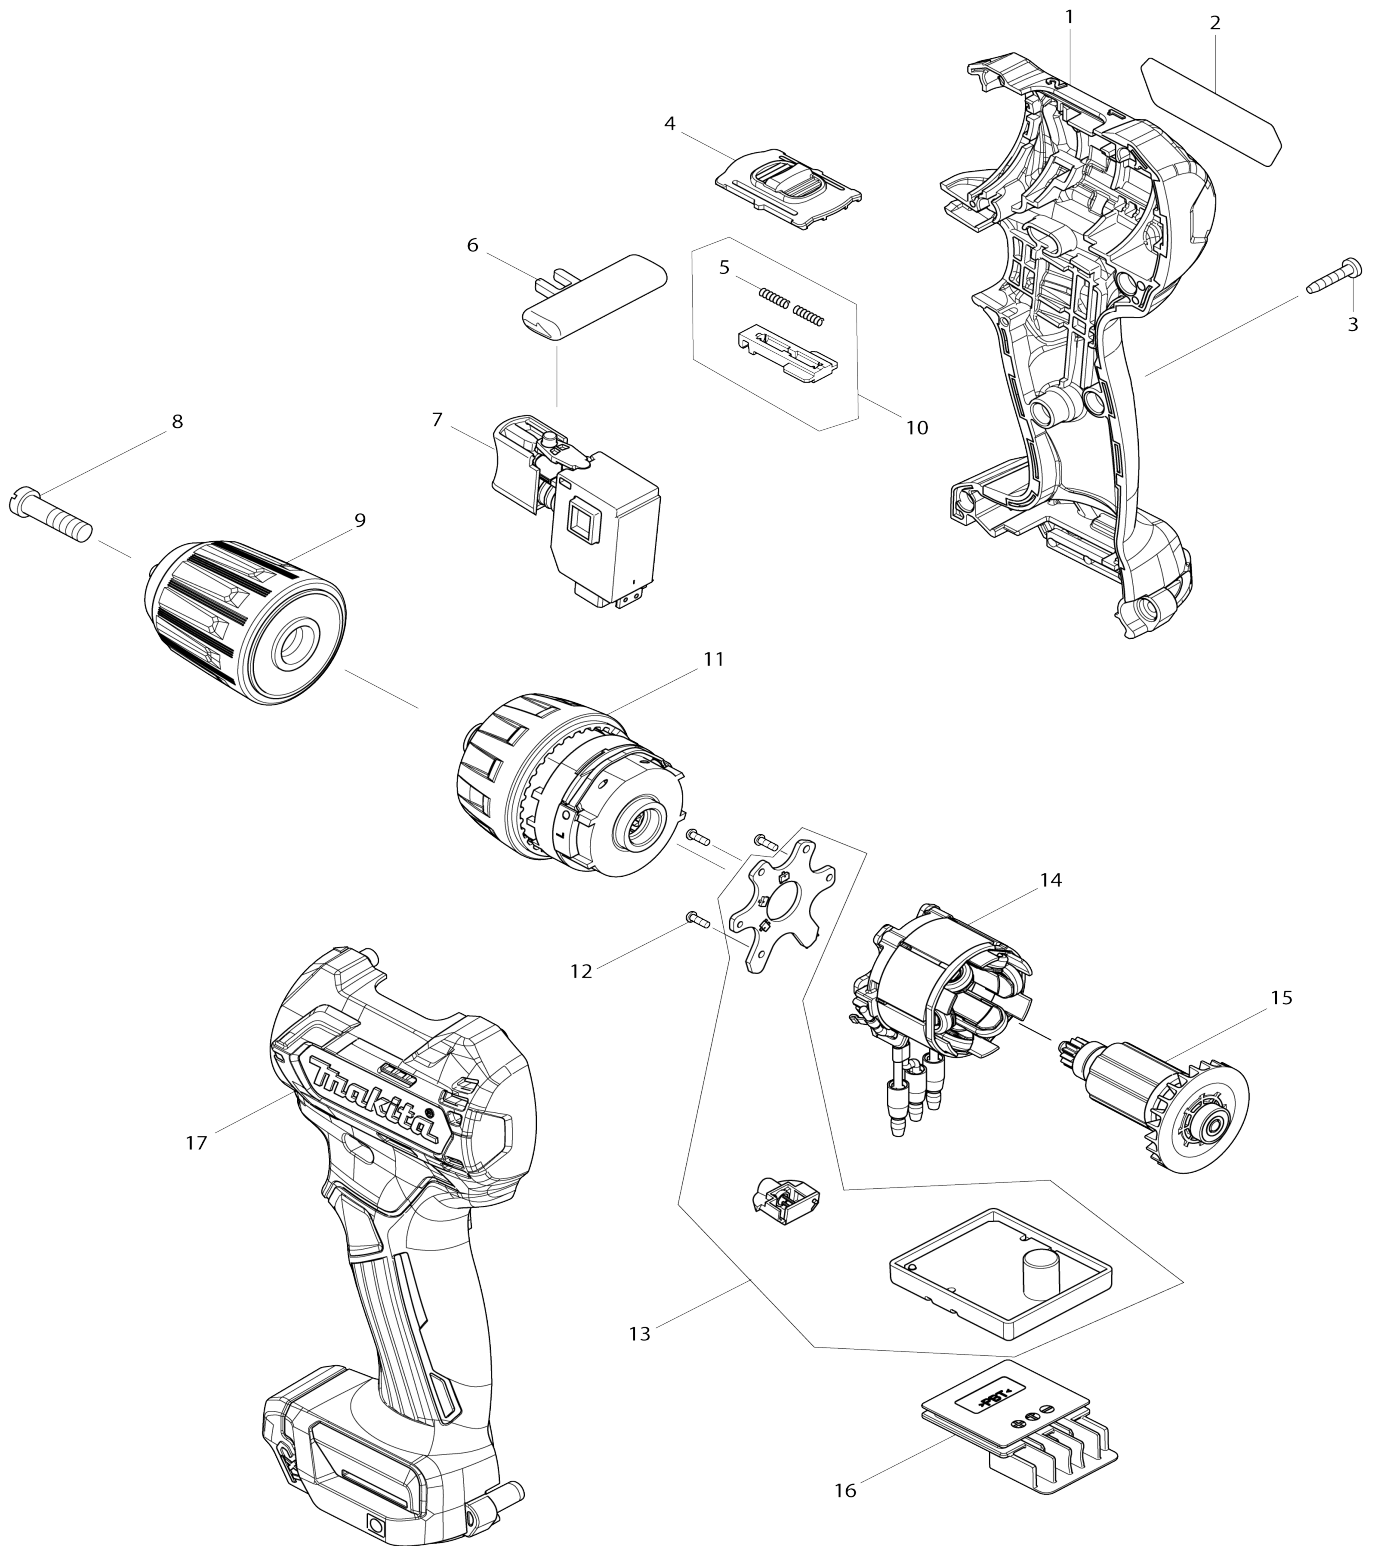

Model No.DF332D CORDLESS DRIVER DRILL

Model No.DF332D CORDLESS DRIVER DRILL

Item No.	Parts No.	Description	Interchangeability	Q'ty	New/Old	Note1	Note2
F01-1	191K57-9	TOOL HANGER SET	<	1			
001	183C34-7	HOUSING SET		1			
D10		INC. 17					
002	851T91-2	DF332D NAME PLATE		1	*		
002-1	851T90-4	DF332D NAME PLATE	<	1			
003	266429-2	TAPPING SCREW 3X16		8			
004	456532-9	SPEED CHANGE LEVER		1			
005	233025-1	COMPRESSION SPRING 2		2			
006	419041-9	F/R CHANGE LEVER		1			
007	650689-0	SWITCH C3JW-2B		1			
008	251468-5	- FLAT HEAD SCREW M6X22		1			
009	763238-5	KEYLESS DRILL CHUCK 10		1			
010	123587-6	CHANGE LEVER ASS'Y		1			
D10		INC. 5					
011	123549-4	GEAR ASSEMBLY		1	*		
011-1	123868-8	GEAR ASSEMBLY	O	1	*		
011-2	123868-8	GEAR ASSEMBLY	O	1			
012	266490-9	TAPPING SCREW PT 2X6		3			
013	620487-6	CONTROLLER		1	*		
013-1	620487-6	CONTROLLER	O	1	*		
C10	620553-9	LED CIRCUIT		1	*		
013-2	620B33-7	CONTROLLER	<	1			
C10	620553-9	LED CIRCUIT		1			
014	629178-6	STATOR		1			
015	619393-0	ROTOR		1	*		
015-1	619410-6	ROTOR	O	1	*		
015-2	619410-6	ROTOR	O	1			
016	644813-5	TERMINAL		1			
017	183C34-7	HOUSING SET		1			
D10		INC. 1					
A01	251314-2	+ SCREW M4X12		1			
A02	346909-5	HOOK		1			
A03	784202-3	PHILLIPS BIT 2-45		1	*		
A03-1	784043-7	+BIT 2-45	O	1			
A04	456128-6	BATTERY COVER		1			
A05	***DC10WC	DC10WC BATTERY CHARGER		1	*		
D10		COMPO-PARTS					
A05-1	***DC10WD	DC10WD BATTERY CHARGER	<	1			
D10		COMBO-PARTS					
A06	197394-3	BATTERY BL1020B SET		2	*		
A06-1	197396-9	BATTERY BL1021B SET	<	2	*		
A06-2	197396-9	BATTERY BL1021B SET	O	2			
A07	821661-1	PLASTIC CARRYING CASE		1			
C10	417724-5	LATCH		2			
F05	198968-3	BATTERY BL1016 SET		1	*		
F06	198969-1	BATTERY BL1016 SET (2PIECES)		1	*		
F07-1	198970-6	BATTERY BL1021B SET (2PIECES)	O	1	*		

F08-1	199002-2	BATTERY BL1041B SET (2PIECES)	O	1	*		
F40	347C56-3	HOOK		1			
A06	197402-0	BATTERY BL1040B SET		2	*		
A06-1	197406-2	BATTERY BL1041B SET	<	2	*		
A06-2	197406-2	BATTERY BL1041B SET	O	2			