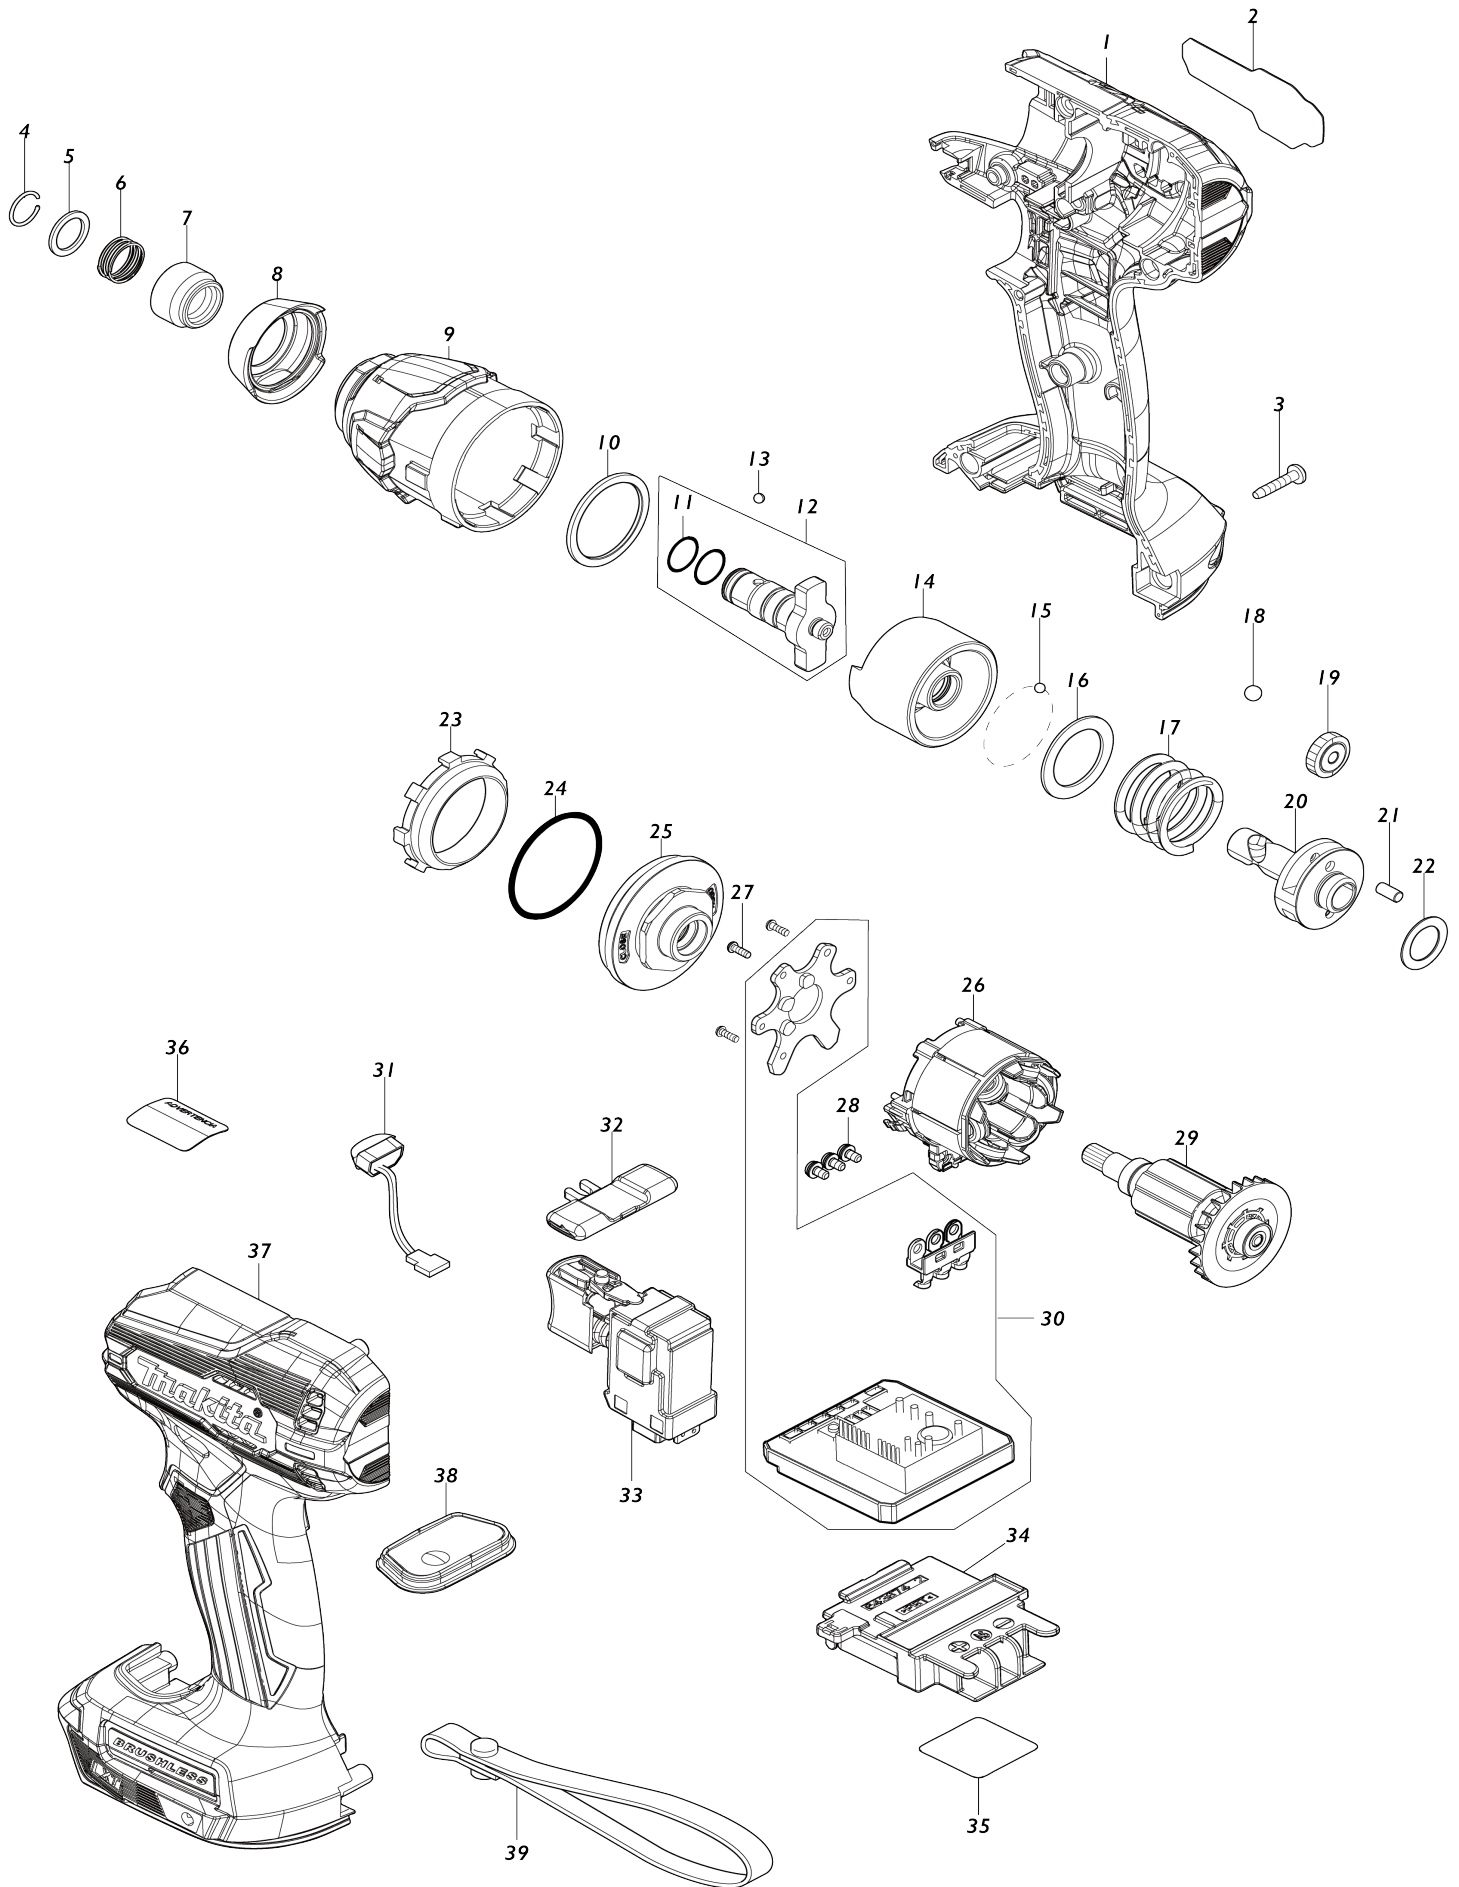

Model No.DTD157 CORDLESS IMPACT DRIVER

Model No.DTD157 CORDLESS IMPACT DRIVER

Item No.	Parts No.	Description	Interc hang eabilit y	Q'ty	New/ Old	Note1	Note2
001	183S27-0	HOUSING SET		1			
C10	263005-3	RUBBER PIN 6		2			
C20	252126-6	HEX. LOCK NUT M4-7		2			
D10		INC. 37					
002	811B03-9	DTD157 NAME PLATE		1			
003	266429-2	TAPPING SCREW 3X16		9			
004	231965-7	RING SPRING 10		1			
005	267143-3	FLAT WASHER 11		1			
006	233005-7	COMPRESSION SPRING 13		1			
007	326803-7	BIT SLEEVE		1			
008	422661-0	BUMPER		1			
009	140Y09-1	HAMMER CASE COMPLETE		1			
010	261165-5	NYLON WASHER 26		1			
011	213920-1	O-RING 10.5		2			
012	136381-7	ANVIL M ASS'Y		1			
D10		INC. 11					
013	216019-1	STEEL BALL 3		2			
014	327824-2	HAMMER		1			
015	216019-1	STEEL BALL 3		24			
016	267380-9	FLAT WASHER 20		1			
017	232326-4	COMPRESSION SPRING 21		1			
018	216002-8	STEEL BALL 4.8		2			
019	227213-0	SPUR GEAR 17		2			
020	327743-2	SPINDLE		1			
021	268217-3	PIN 3.5		2			
022	253052-2	FLAT WASHER 12		1			
023	227316-0	INTERNAL GEAR 43		1			
024	213479-8	O RING 33		1			
025	140Y11-4	BEARING BOX COMPLETE		1			
026	629A44-3	STATOR		1			
027	266490-9	TAPPING SCREW PT 2X6		3	*		
027-1	265C47-1	TAPPING SCREW PT 2X6	O	3			
028	652069-6	FLAT HEAD SCREW M3X6		3			
029	619672-6	ROTOR		1			
030	620E43-2	CONTROLLER		1			
031	620521-2	LED CIRCUIT		1			
032	455053-8	F/R CHANGE LEVER		1			
033	143975-1	SWITCH COMPLETE		1	*		
033-1	141N42-0	SWITCH COMPLETE	O	1	*		
033-2	143975-1	SWITCH COMPLETE	O	1			
034	643874-2	TERMINAL		1			
035	811B11-0	DTD157 SERIAL NO. LABEL		1			
037	183S27-0	HOUSING SET		1			
C10	263005-3	RUBBER PIN 6		2			
C20	252126-6	HEX. LOCK NUT M4-7		2			
D10		INC. 1					
038	144137-4	SWITCH PLATE COMPLETE		1			

A01	346317-0	HOOK		1			
A02	266622-8	+ TRUSS HEAD SCREW M4X12		1			
F01	191K57-9	TOOL HANGER SET		1	*		
F01-1	197043-2	TOOL HANGER SET	<	1			
F03	194281-7	STOPPER SET (W/BITS)		1			
F05	194654-4	HOOK SET		1			

Please state Parts No. when your order.

Print Date 25/10/2023