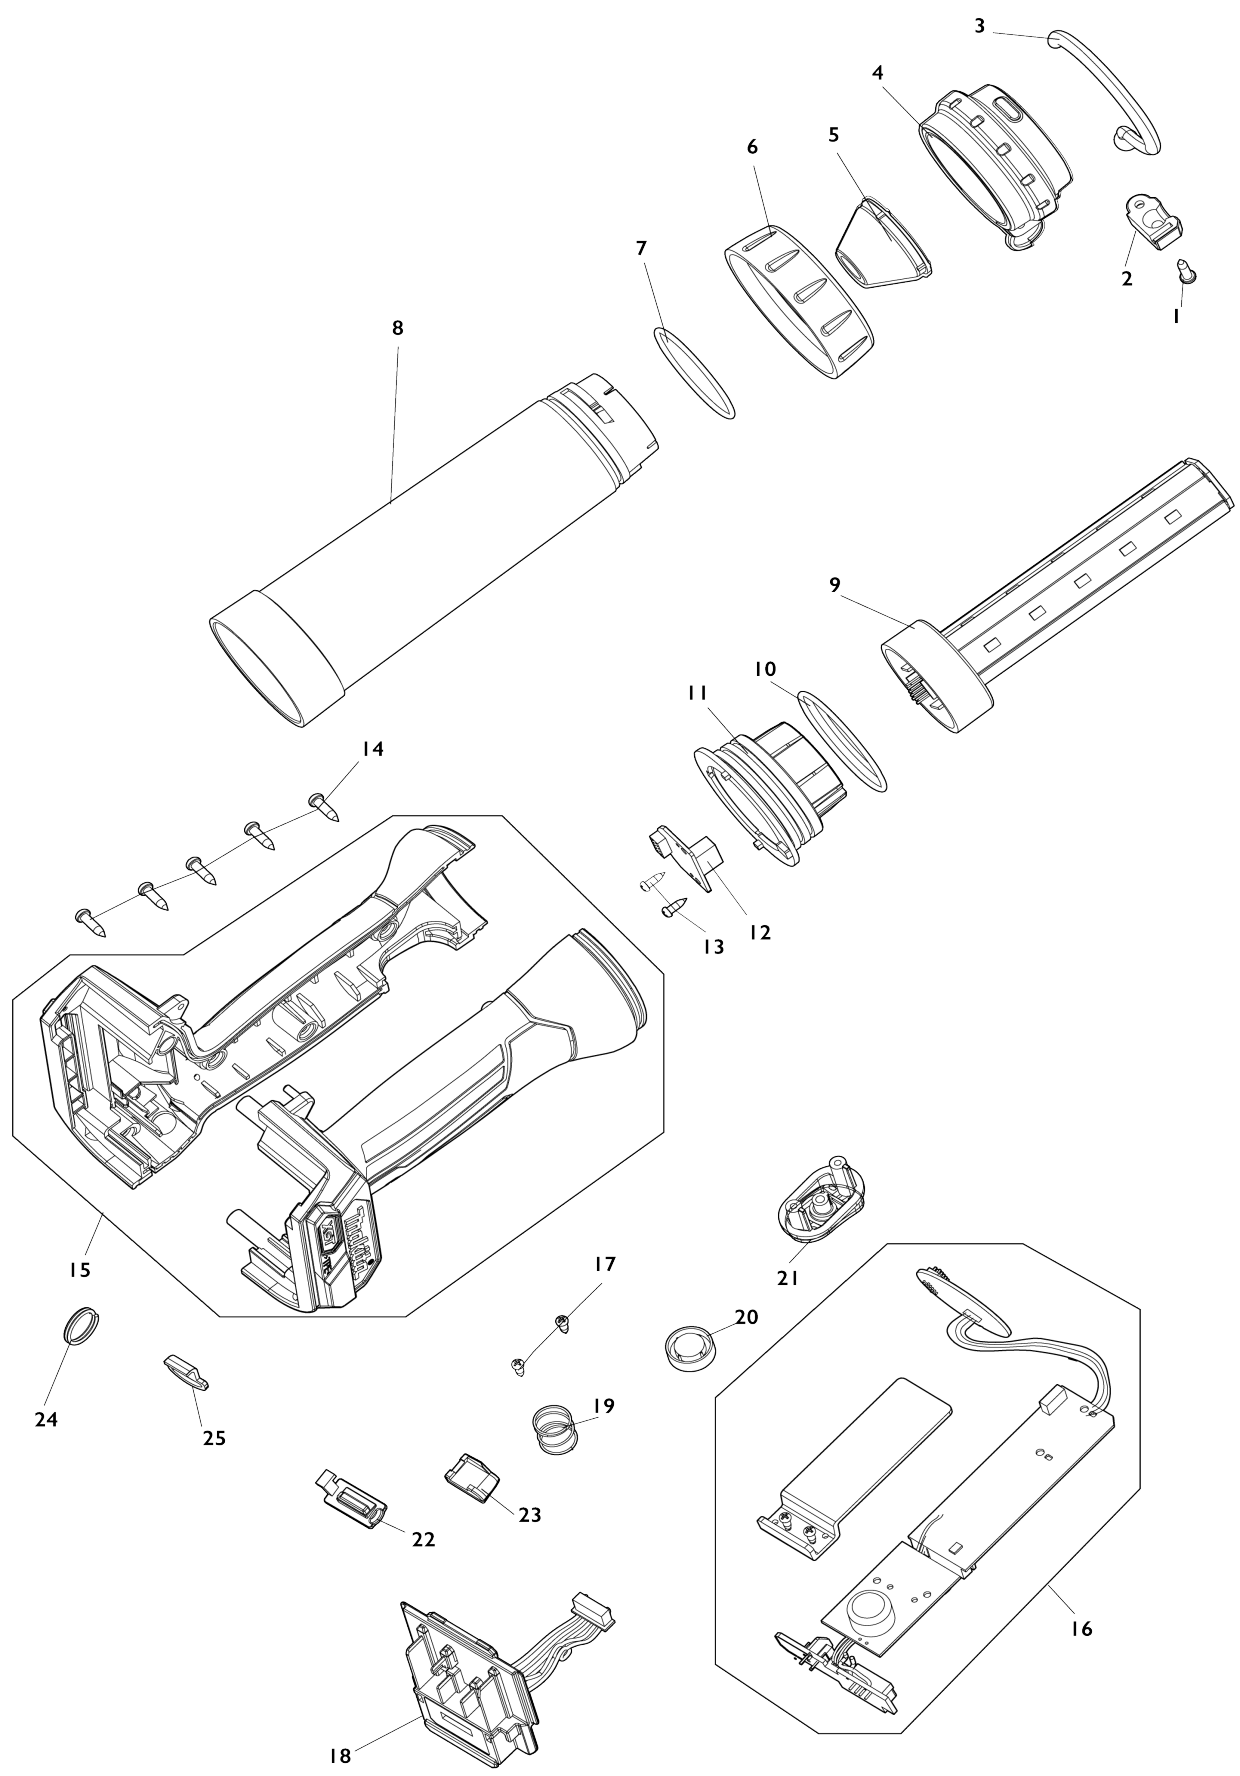

# Model No.ML002G CORDLESS WORKLIGHT

Model No.ML002G CORDLESS WORKLIGHT

Item No.	Parts No.	Description	Interchangability	Q'ty	New/Old	Note1	Note2
001	GM00001024	SCREW 3X12 B0130120202		1			
002	GM00001472	HOOK BALL COVER C3020807002		1			
003	GM00001471	HOOK ASSY ROS88070000		1			
004	GM00001470	BEZEL ASSY ROS88070001		1			
005	GM00001469	REFLECTOR ROS88070008		1			
006	GM00001468	LOCK RING C0110184004		1			
007	GM00001467	O-RING C9820807003		1			
008	GM00001466	DIFFUSING CAP ROS88070007		1			
009	GM00002278	LED LAMP TUBE ASSY		1			
010	GM00001464	O-RING (CAP) C9820807004		1			
011	GM00001463	LAMP HOLDER C1020807004		1			
012	GM00001462	FEMALE SOCKET PCBA ROS88070003		1			
013	GM00001395	SCREW 2.6X8PB B0126081102		2			
014	GM00001024	SCREW 3X12 B0130120202		5			
015	GM00002274	HOUSING ASSY		1			
016	GM00002276	MAIN PCBA ASSY		1	*		
016-1	GM00002488	MAIN +USB PCBA ASSY	<	1			
017	GM00001395	SCREW 2.6X8PB B0126081102		2			
018	GM00002275	BATTERY HOLDER		1			
019	GM00001689	METAL SPRING, B1312104021		1			
020	GM00001690	PLASTIC SWITCH POST C102010400		1			
021	GM00001461	SWITCH HOLDER ASSY ROS88070004		1			
022	GM00002277	USB RUBBER COVER		1			
023	GM00002279	USB SWITCH BUTTON		1			
024	SM00000190	RING B3103184009		1			
025	GM00001459	METAL STRAP HOOK B2808807021		1			

Please state Parts No. when your order.

Print Date 10/13/2023