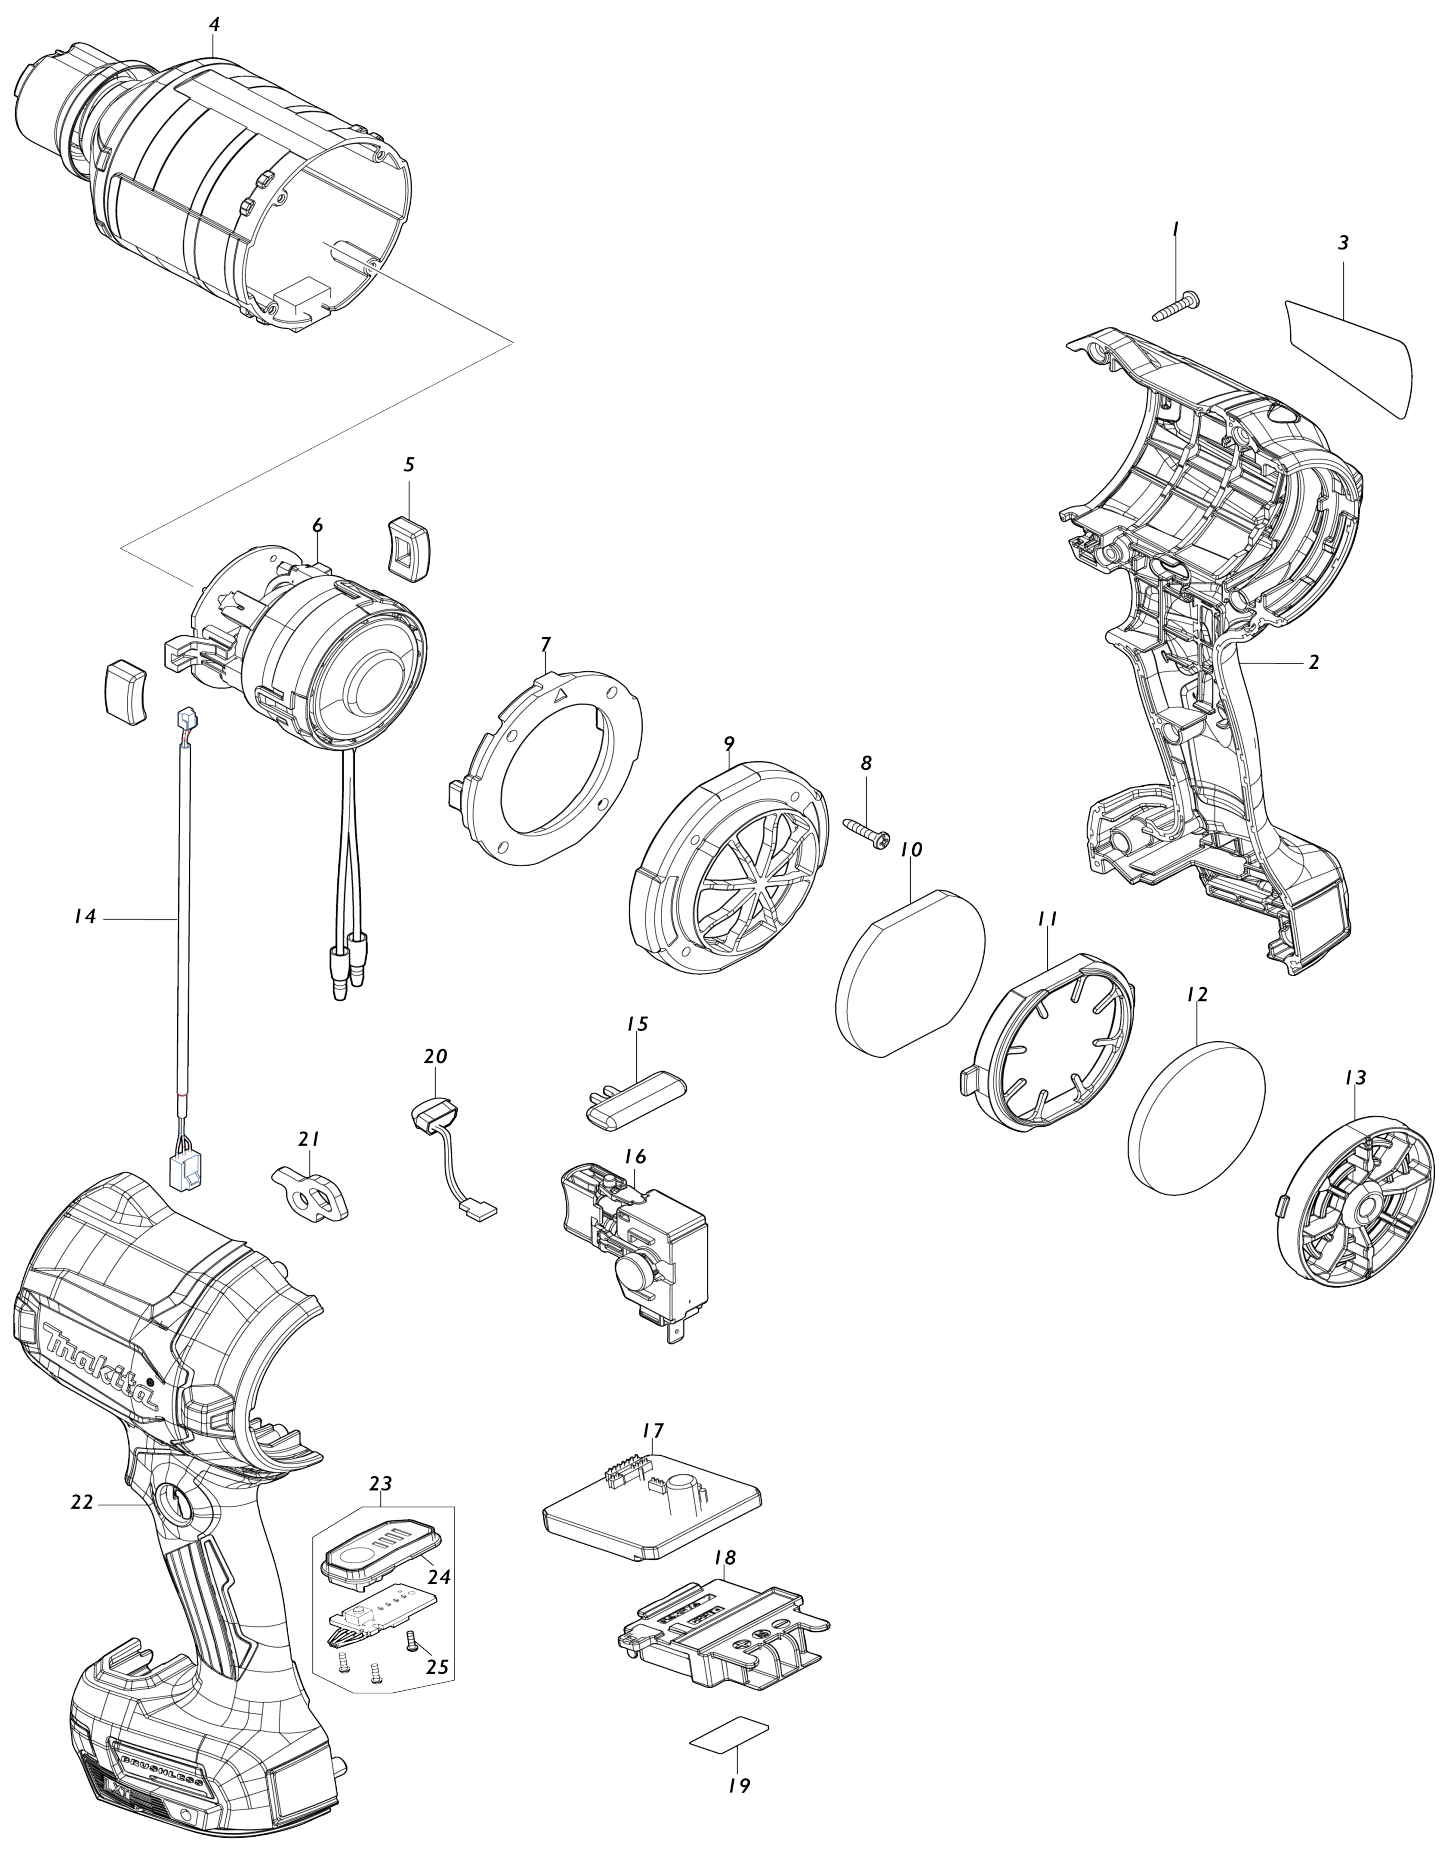

Model No.DAS180 CORDLESS DUST BLOWER

Model No.DAS180 CORDLESS DUST BLOWER

Item No.	Parts No.	Description	Interchangability	Q'ty	New/Old	Note1	Note2
001	266130-9	TAPPING SCREW BIND PT 3X16		8			
002	183Y77-1	HOUSING SET		1			
C10	263005-3	RUBBER PIN 6		2			
C20	252126-6	HEX. LOCK NUT M4-7		2			
C30	8045T0-0	CAUTION LABEL		1			
D10		INC. 22					
003	8588A8-1	DAS180 NAME PLATE		1			
004	141K56-1	MOTOR HOUSING COMPLETE		1			
C10	422826-4	SPONGE SHEET		1			
005	422816-7	MOTOR COVER SEAL		2			
006	629B99-4	MOTOR ASSEMBLY		1	*		
006-1	629C73-8	MOTOR ASSEMBLY	<	1			
007	422817-5	MOTOR COVER		1			
008	266130-9	TAPPING SCREW BIND PT 3X16		4			
009	413C47-7	REAR COVER		1			
010	422824-8	FILTER A		1			
011	413C49-3	FILTER HOLDER		1			
012	422825-6	FILTER B		1			
013	141G57-5	DUST CAP COMPLETE		1			
C10	263032-0	RUBBER PIN 4		2			
014	638A30-3	LEAD UNIT		1			
015	412697-7	LOCK OFF BUTTON		1			
016	650019-5	SWITCH C3JW-4B-L		1			
017	620L90-5	CONTROLLER		1			
018	643874-2	TERMINAL		1			
019	8588B4-6	DAS180 SERIAL NO. LABEL		1			
020	620521-2	LED CIRCUIT		1			
021	347914-5	STRAP RING		1			
022	183Y77-1	HOUSING SET		1			
C10	263005-3	RUBBER PIN 6		2			
C20	252126-6	HEX. LOCK NUT M4-7		2			
C30	8045T0-0	CAUTION LABEL		1			
D10		INC. 2					
023	620L89-0	INDICATION CIRCUIT COMPLETE		1			
D10		INC. 24,25					
024	687E52-4	SWITCH PLATE COMPLETE		1			
025	266490-9	TAPPING SCREW PT 2X6		3			
A01	191X19-5	WIDE RANGE NOZZLE SET		1			
A02	191X11-1	NOZZLE 3 SET		1			
A03	191X13-7	NOZZLE 7 SET		1			
A04	191X15-3	NOZZLE 13 SET		1			
A05	191X17-9	PINCH VALVE NOZZLE SET		1			
A06	831304-7	ACCESSORY BAG		1			
A07	***DC18RC	DC18RC FAST CHARGER		1			
D10		COMPO-PARTS					
A08	197280-8	BATTERY BL1850B SET		1			
A09	832074-1	TOOL BAG		1			

Please state Parts No. when your order.

Print Date 04/02/2024