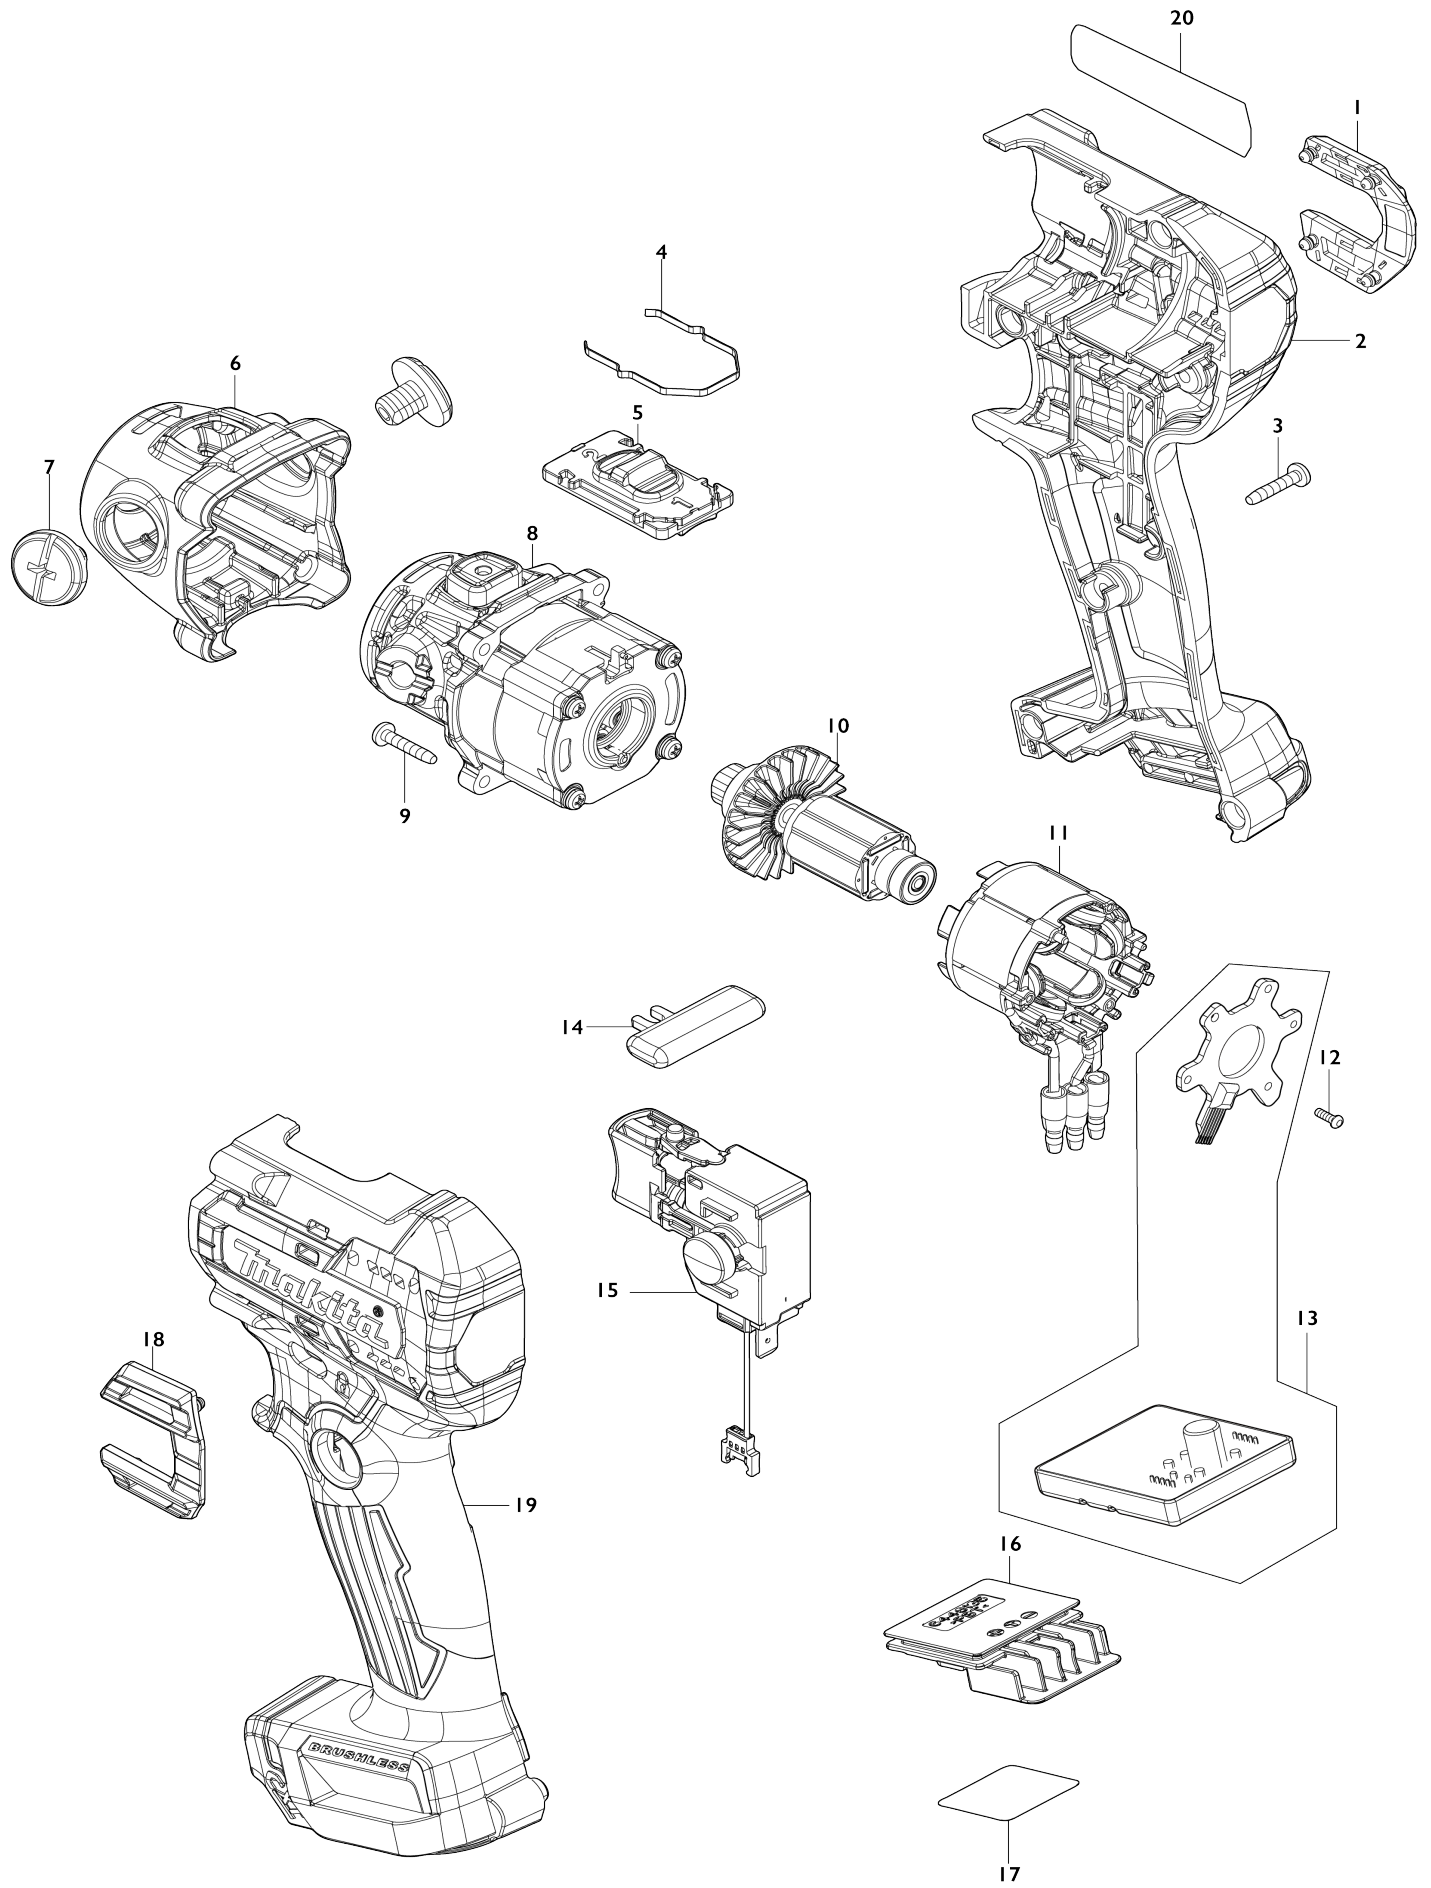

Model No. PV301D 75MM CORDLESS SANDER POLISHER

Model No.PV301D 75MM CORDLESS SANDER POLISHER

Item No.	Parts No.	Description	Interchangeability	Q'ty	New/Old	Note1	Note2
001	422613-1	DUST COVER		1			
002	191P13-9	HOUSING SET		1			
C10	8028C3-7	INDICATION LABEL		1			
C20	263002-9	RUBBER PIN 4		2			
002		INC. 19					
003	266130-9	TAPPING SCREW BIND PT 3X16		7			
004	232659-7	LEAF SPRING		1			
005	127720-2	SPEED CHANGE LEVER ASSEMBLY		1			
C10	232636-9	COMPRESSION SPRING 3		2			
006	413228-5	HEAD COVER		1			
007	413229-3	+ROUND HEAD SCREW M8X10		2			
008	127721-0	GEAR ASSEMBLY		1	*		
008-1	122D56-8	GEAR ASSEMBLY	<	1			
009	266130-9	TAPPING SCREW BIND PT 3X16		4			
010	619663-7	ROTOR		1			
011	629A37-0	STATOR		1			
012	266490-9	TAPPING SCREW PT 2X6		3			
013	620D23-2	CONTROLLER		1	*		
013-1	620L86-6	CONTROLLER	<	1			
014	412697-7	LOCK OFF BUTTON		1			
015	651489-1	SWITCH C3JW-4B-L6		1			
016	644813-5	TERMINAL		1			
017	858C13-1	PV301D SERIAL NO. LABEL		1			
018	422613-1	DUST COVER		1			
019	191P13-9	HOUSING SET		1			
C10	8028C3-7	INDICATION LABEL		1			
C20	263002-9	RUBBER PIN 4		2			
019		INC. 2					
020	858C06-8	PV301D NAME PLATE		1			
A01	140X75-2	GRIP 30 COMPLETE		1			
A02	191N90-9	SPONGE PAD 80 SET		1			
A03	191N91-7	SPONGE PAD 80 SET		1			
A04	191N92-5	WOOL PAD 80 SET		1			
A05	743124-6	PAD 50		1			
A06	743125-4	PAD 75		1			
A07	743126-2	ADAPTER		1			
A08B	***DC10SB	DC10SB BATTERY CHARGER		1			
A08B		COMPO-PARTS					
A09B	197396-9	BATTERY BL1021B SET		2			
A10B	456128-6	BATTERY COVER		2			
A11B	831253-8	TOOL BAG		1	*		
A11-1 B	831253-8	TOOL BAG	O	1	*		
A11-2 B	832035-1	TOOL BAG	<	1			
A15	781006-4	WRENCH 13		1			

Please state Parts No. when your order.

Print Date 02/10/2025