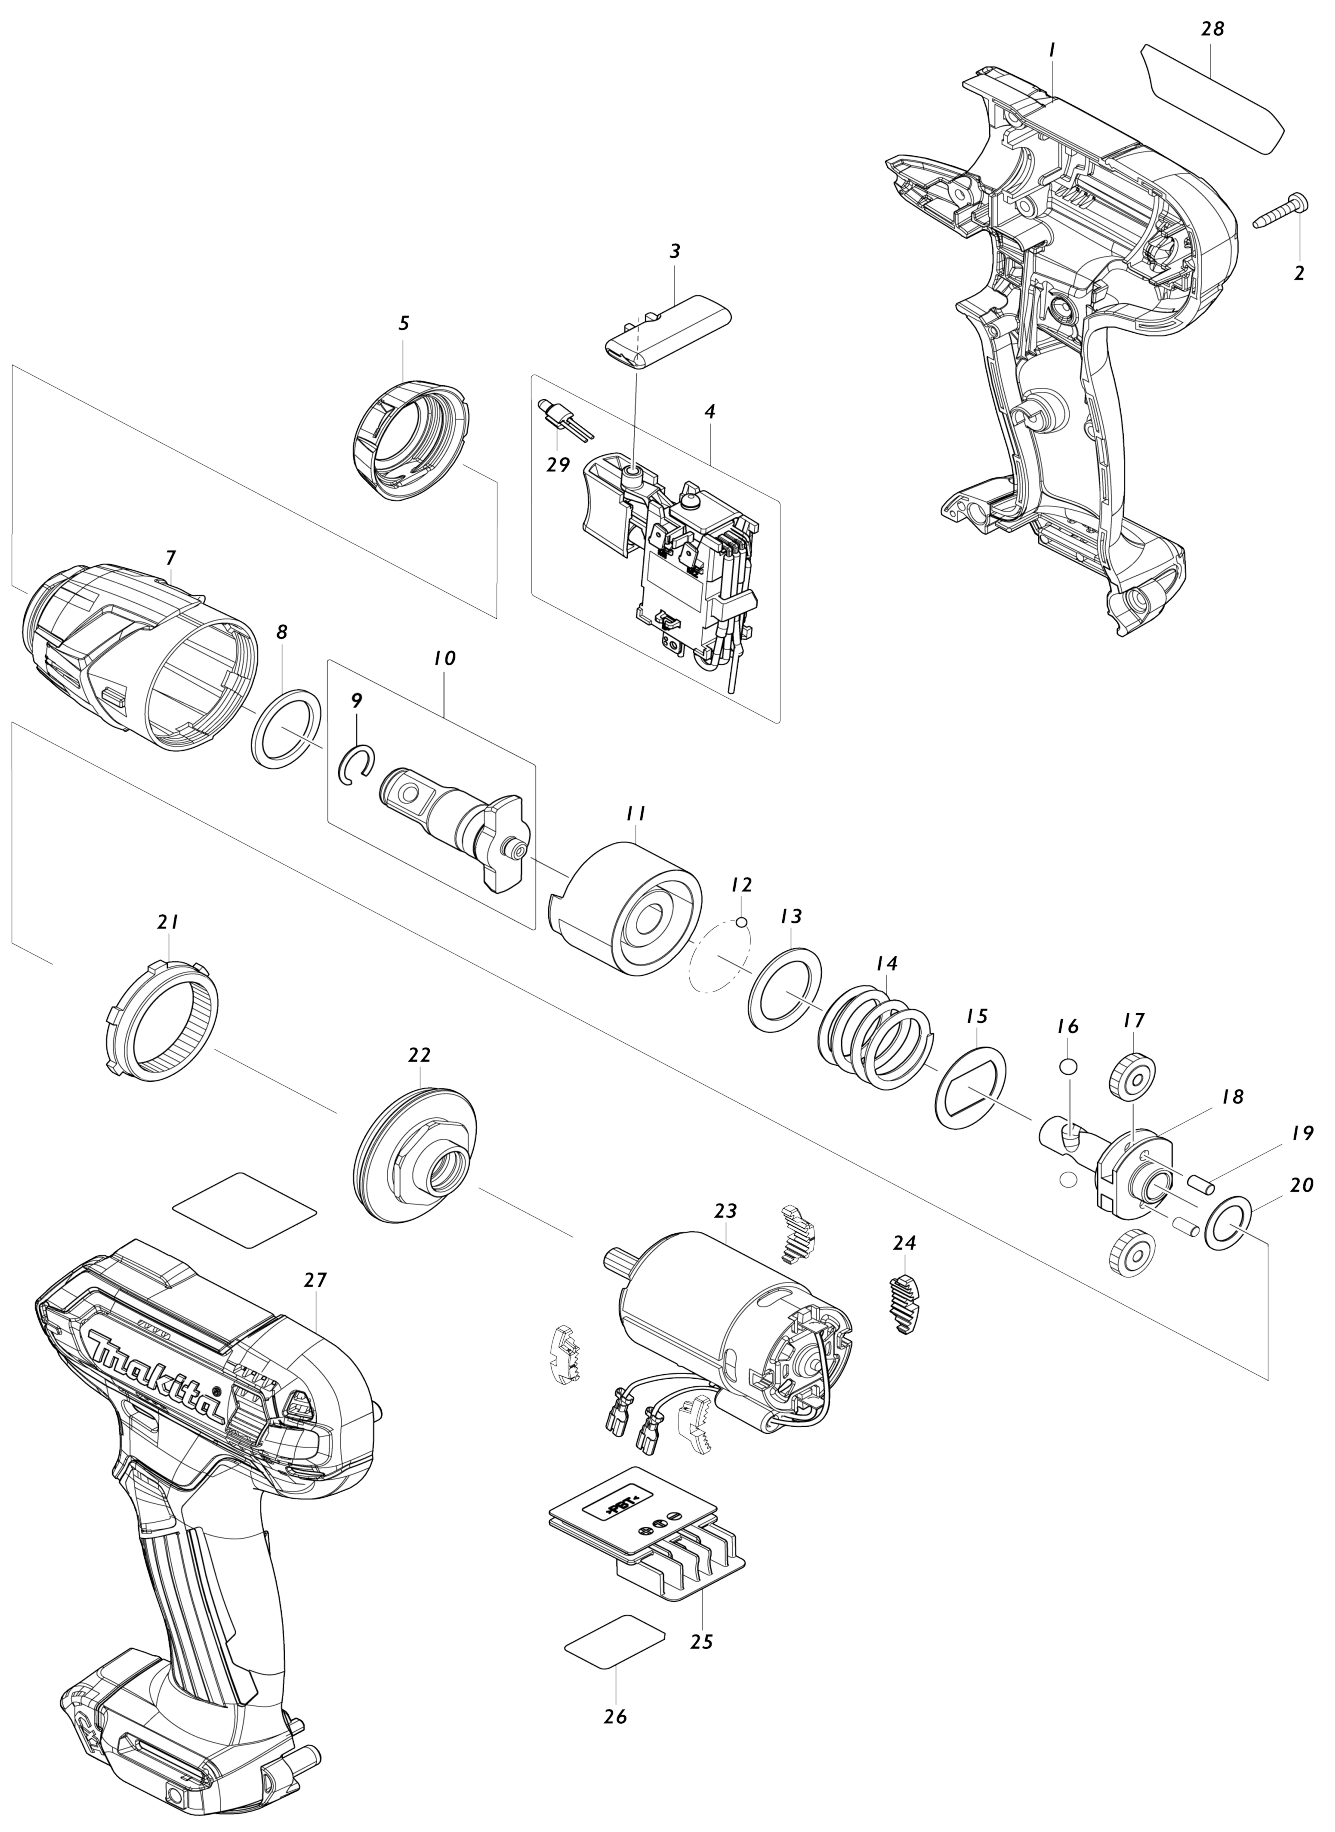

Model No.TW141D CORDLESS IMPACT WRENCH

A04	***DC10WD	DC10WD BATTERY CHARGER		1			
D10		COMPO-PARTS					
A05	197396-9	BATTERY BL1021B SET		2	*		
A05-1	197396-9	BATTERY BL1021B SET	O	2			
A06	456128-6	BATTERY COVER		1			
A05	197406-2	BATTERY BL1041B SET		2	*		
A05-1	197406-2	BATTERY BL1041B SET	O	2			
A03	821549-5	CONNECTOR PLASTIC CASE (TYP E1)		1			
C10	453974-8	LATCH		4			
A04	***DC10SB	DC10SB BATTERY CHARGER		1			
A07	838312-9	INNER TRAY		1			
A08	819K69-7	TW141DSMJ INDICATION LABEL		1			
A09	819K70-2	TW141DSMJ PLASTIC CASE LABEL		2			

Please state Parts No. when your order.

Print Date 05/24/2024