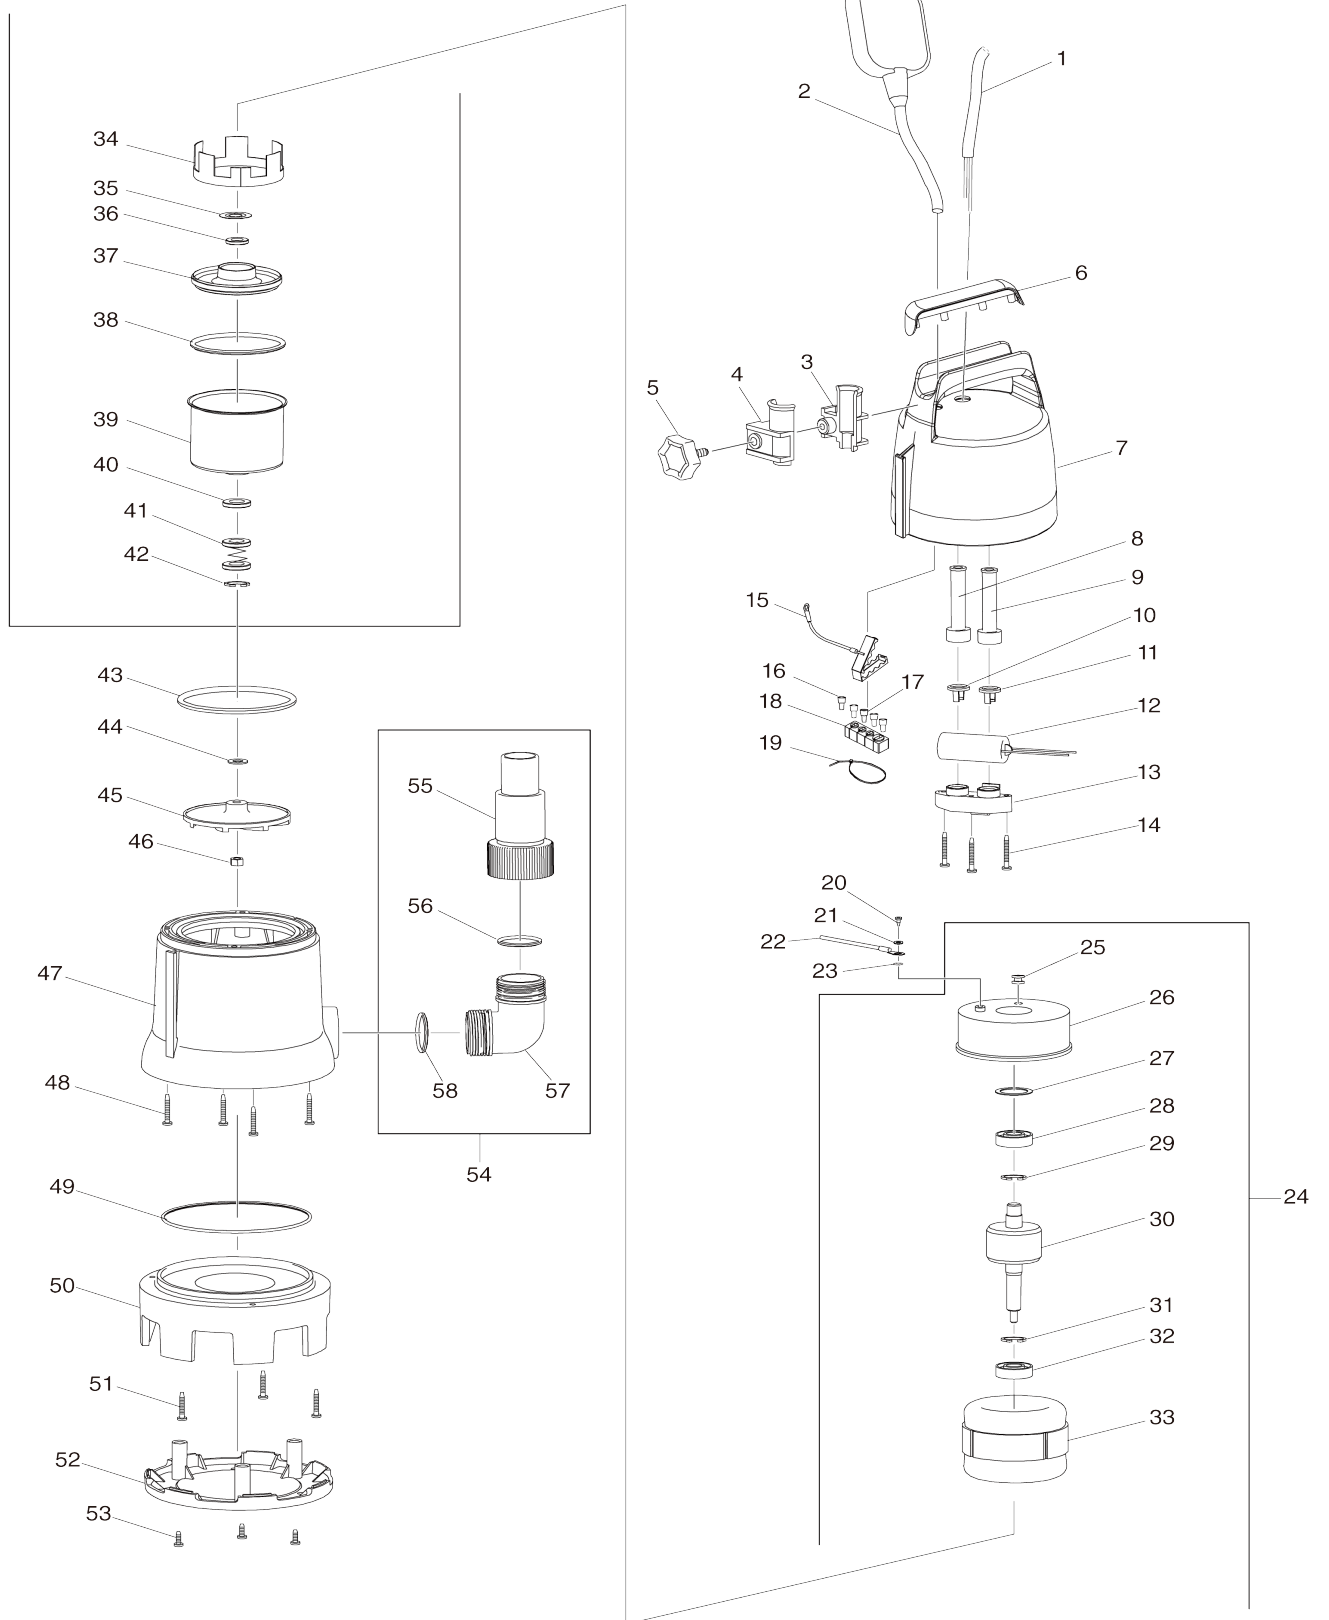

Model No. PF1010 SUBMERSIBLE PUMP

Model No.PF1010 SUBMERSIBLE PUMP

Item No.	Parts No.	Description	Interchangability	Q'ty	New/Old	Note1	Note2
001	609027795	POWER SUPPLY CORD 1.0-3-10		1			
002	609026209	FLOAT SWITCH BLUE		1	*		
002-1	JH00000126	FLOAT SWITCH BLUE	<	1			
003	609026210	CORD CLAMP BODY SIDE		1	*		
003-1	JH00000078	CORD CLAMP BODY SIDE	O	1			
004	609026211	CORD CLAMP THUMB SCREW SIDE		1	*		
004-1	JH00000079	CORD CLAMP THUMB SCREW SIDE	O	1			
005	609026212	THUMB SCREW M5X16		1			
006	609024586	HANDLE COVER MAKITA		1	*		
007	609026219	UPPER HOUSING BLUE		1	*		
007-1	JH00000040	UPPER HOUSING BLUE	X	1	*		
007-2	JH00000199	UPPER HOUSING BLUE	<	1			
008	609024588	CORD GUARD 8.5		1	*		
008-1	JH00000110	CORD GUARD 8.5	<	1			
009	609024588	CORD GUARD 8.5		1	*		
009-1	JH00000110	CORD GUARD 8.5	<	1			
010	609024590	CORD CLAMP 8.5		1			
011	609024590	CORD CLAMP 8.5		1			
012	JH00000045	CAPACITOR 16 MICRO F		1	*		
012-1	JH00000182	CAPACITOR 16 MICRO F	O	1			
013	609024592	CAPACITOR HOLDER		1			
014	609024593	TAPPING SCREW 4X32		3			
015	609024628	GROUND COVER FOR RUBBER COVER		1			
016	609024629	CLOSED END SPLICE 5.5-SD		2			
017	609024630	CLOSED END SPLICE 2-SD		3			
018	609024631	RUBBER COVER FOR 4 SPLICE		1	*		
018-1	JH00000116	RUBBER COVER FOR 4 SPLICE	<	1			
019	609024632	CABLE TIE		1	*		
019-1	609024632	CABLE TIE		1			
020	609024601	SCREW M4X8		1			
021	609024596	SPRING WASHER 4		1			
022	JH00000004	GROUND WIRE ASSY		1			
023	609024600	TOOTHED LOCK SPRING WASHER 4		1	*		
023-1	JH00000082	TOOTHED LOCK SPRING WASHER 4	<	1			
024	609024804	MOTOR KIT		1			
D10		INC. 25-28, 30, 32-42					
025	609024595	GROMMET 10		1			
026	609024594	MOTOR HOUSING UPPER SIDE		1			
027	609024602	WAVE WASHER 25		1			
028	609024603	BALL BEARING 6201Z		1			
029	961052-5	RETAINING RING (EXT) S-12		1	*		
030	609024683	ROTOR		1	*		
030-1	JH00000053	ROTOR	X	1	*		
030-2	609024683	ROTOR	X	1	*		