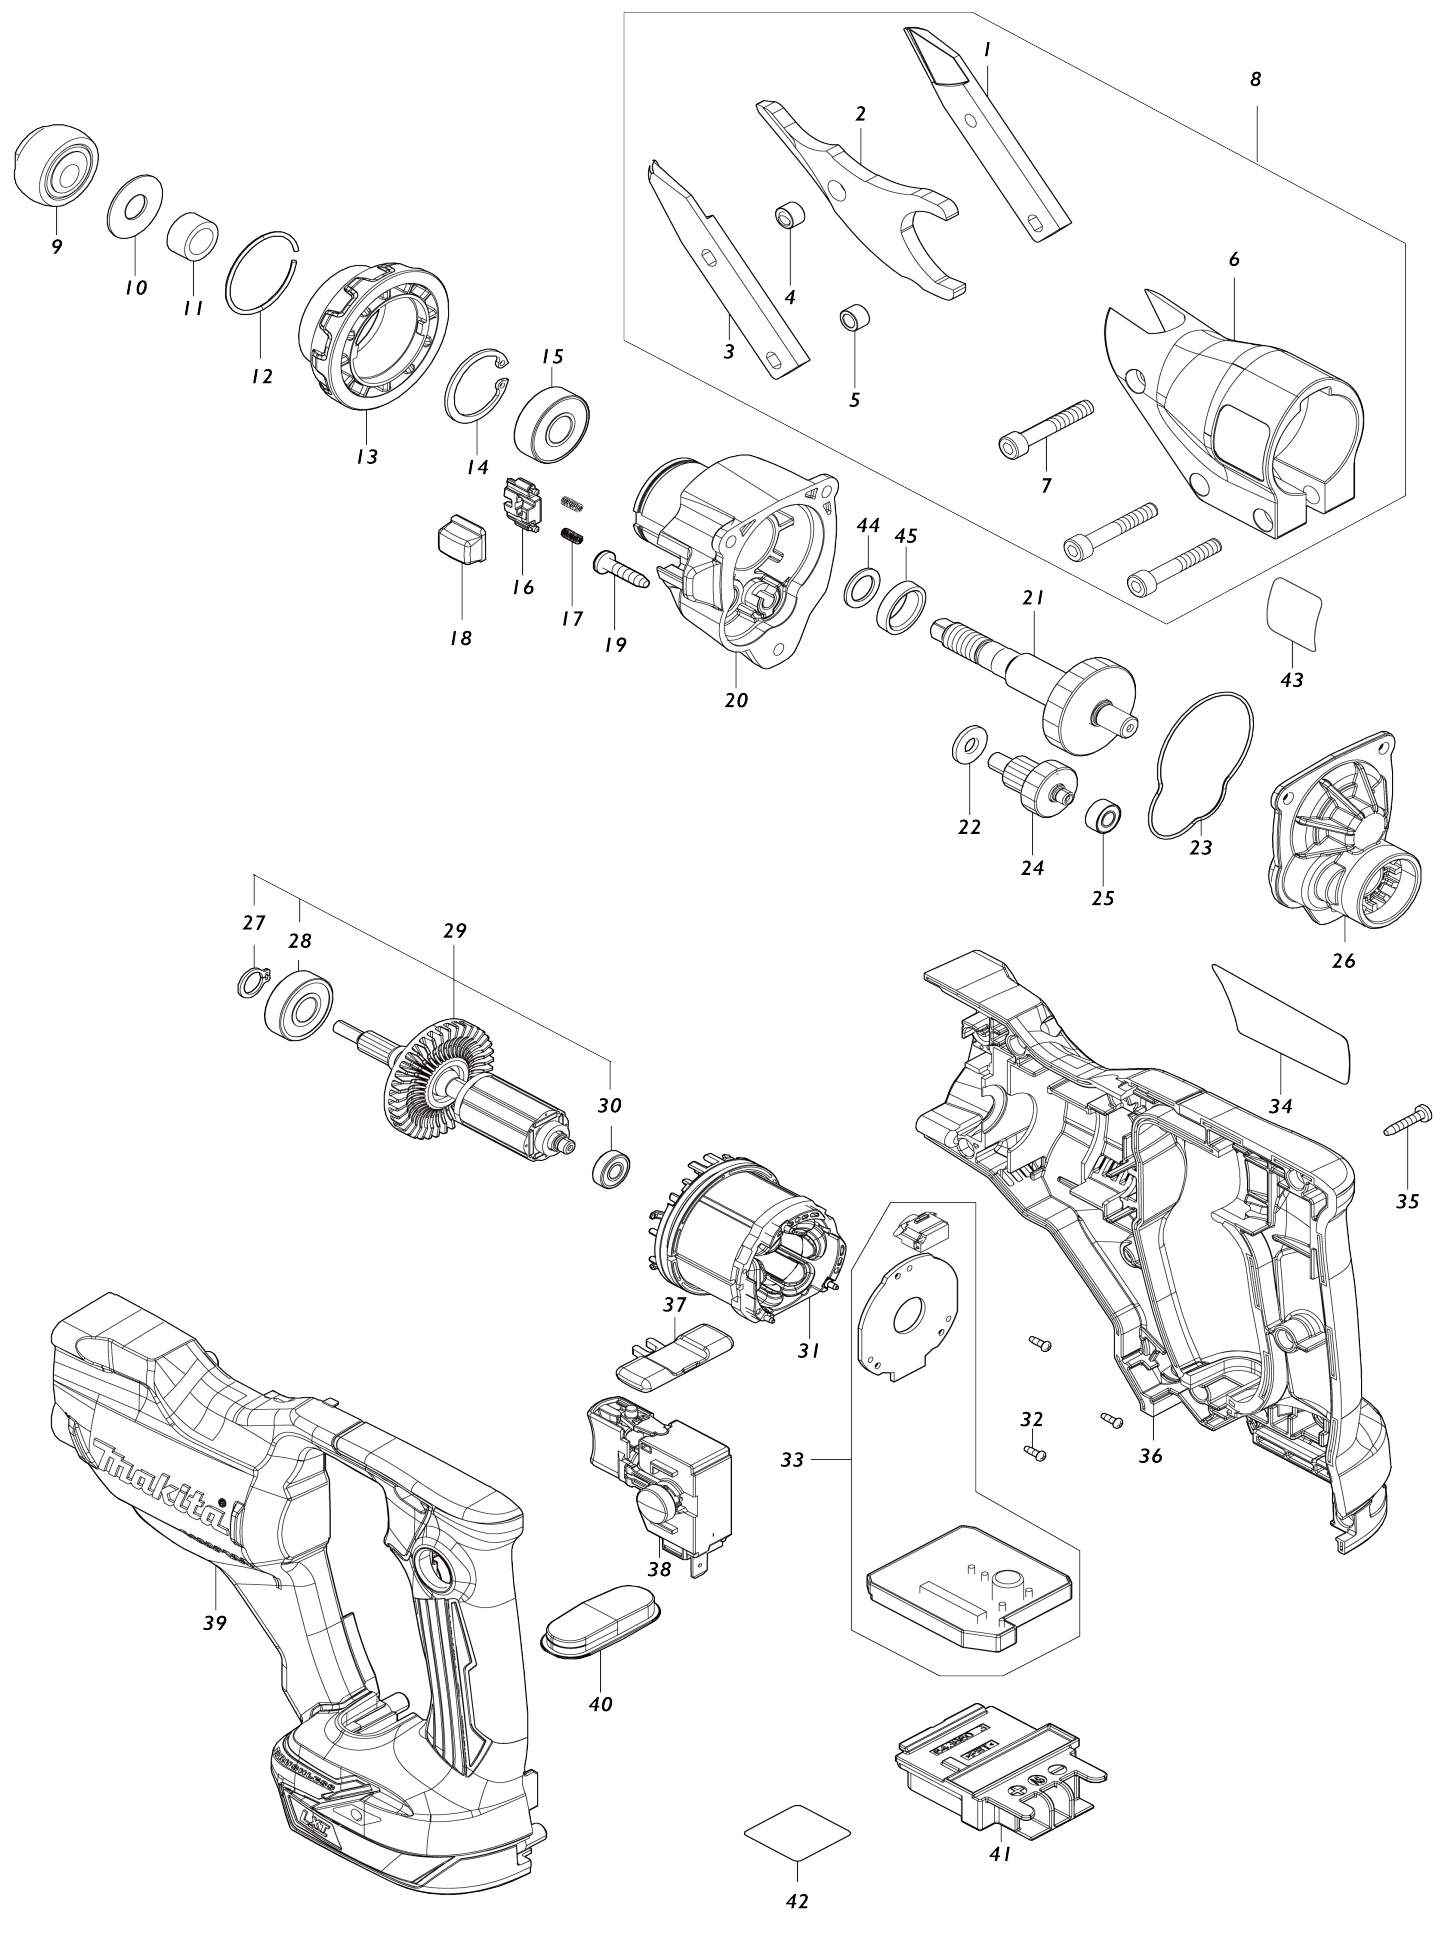

# Model No.DJS200 2.0MM CORDLESS METAL SHEAR

Model No.DJS200 2.0MM CORDLESS METAL SHEAR

Item No.	Parts No.	Description	Interchangability	Q'ty	New/Old	Note1	Note2
001-1	725092-5	SIDE BLADE R		1			
002	725255-3	CENTER BLADE		1			
003-1	725093-3	SIDE BLADE L		1			
004	327518-9	PIVOT BUSH		1			
005-1	257705-5	SLEEVE 5		1			
006	140R34-0	CUTTING HEAD COMPLETE		1			
007	265A91-6	10-32X1 1/4" S.H CAP SCREW		3			
008	127486-4	SHEAR HEAD ASS'Y		1			
D10		INC. 1-7					
009	127485-6	BEARING ASS'Y		1			
010	267223-5	FLAT WASHER 10		1			
011	257428-5	SLEEVE 10		1			
012	233929-7	RING SPRING 29		1			
013	310995-2	CHANGE RING		1			
014	962105-3	RETAINING RING R-26		1			
015	210059-1	BALL BEARING 600DDW		1			
016	310993-6	LEVER		1			
017	232390-5	COMPRESSION SPRING 2		2			
018	310994-4	BUTTON		1			
019	265A48-7	TAPPING SCREW 4X18		3			
020	140R40-5	GEAR HOUSING COMPLETE		1			
021	140R42-1	GEAR COMPLETE		1			
022	267100-1	FLAT WASHER 6		1			
023	424928-2	SEAL RING		1			
024	221478-6	GEAR COMPLETE 9-23		1			
025	210003-8	BALLBEARING 685ZZ		1			
026	140R41-3	GEAR HOUSING COVER COMPLETE		1			
027	961005-4	RETAINING RING S-9		1			
028-1	211491-2	BALL BEARING 609DDW		1			
029	519424-4	ROTOR ASS'Y		1			
D10		INC. 27,28,30					
030	210039-7	BALL BEARING 695DDW		1			
031	629487-3	STATOR		1			
032	266490-9	TAPPING SCREW PT 2X6		3			
033	620B89-0	CONTROLLER		1			
034	857A78-8	DJS200 NAME PLATE		1			
035	266130-9	TAPPING SCREW BIND PT 3X16		8			
036	183P52-3	HOUSING SET		1			
C10	263005-3	RUBBER PIN 6		2			
C20	252126-6	HEX. LOCK NUT M4-7		2			
D10		INC. 39					
037	412330-1	CHANGE LEVER		1			
038	651088-9	SWITCH C3JW-4B-1L		1			
039	183P52-3	HOUSING SET		1			
C10	263005-3	RUBBER PIN 6		2			
C20	252126-6	HEX. LOCK NUT M4-7		2			
D10		INC. 36					