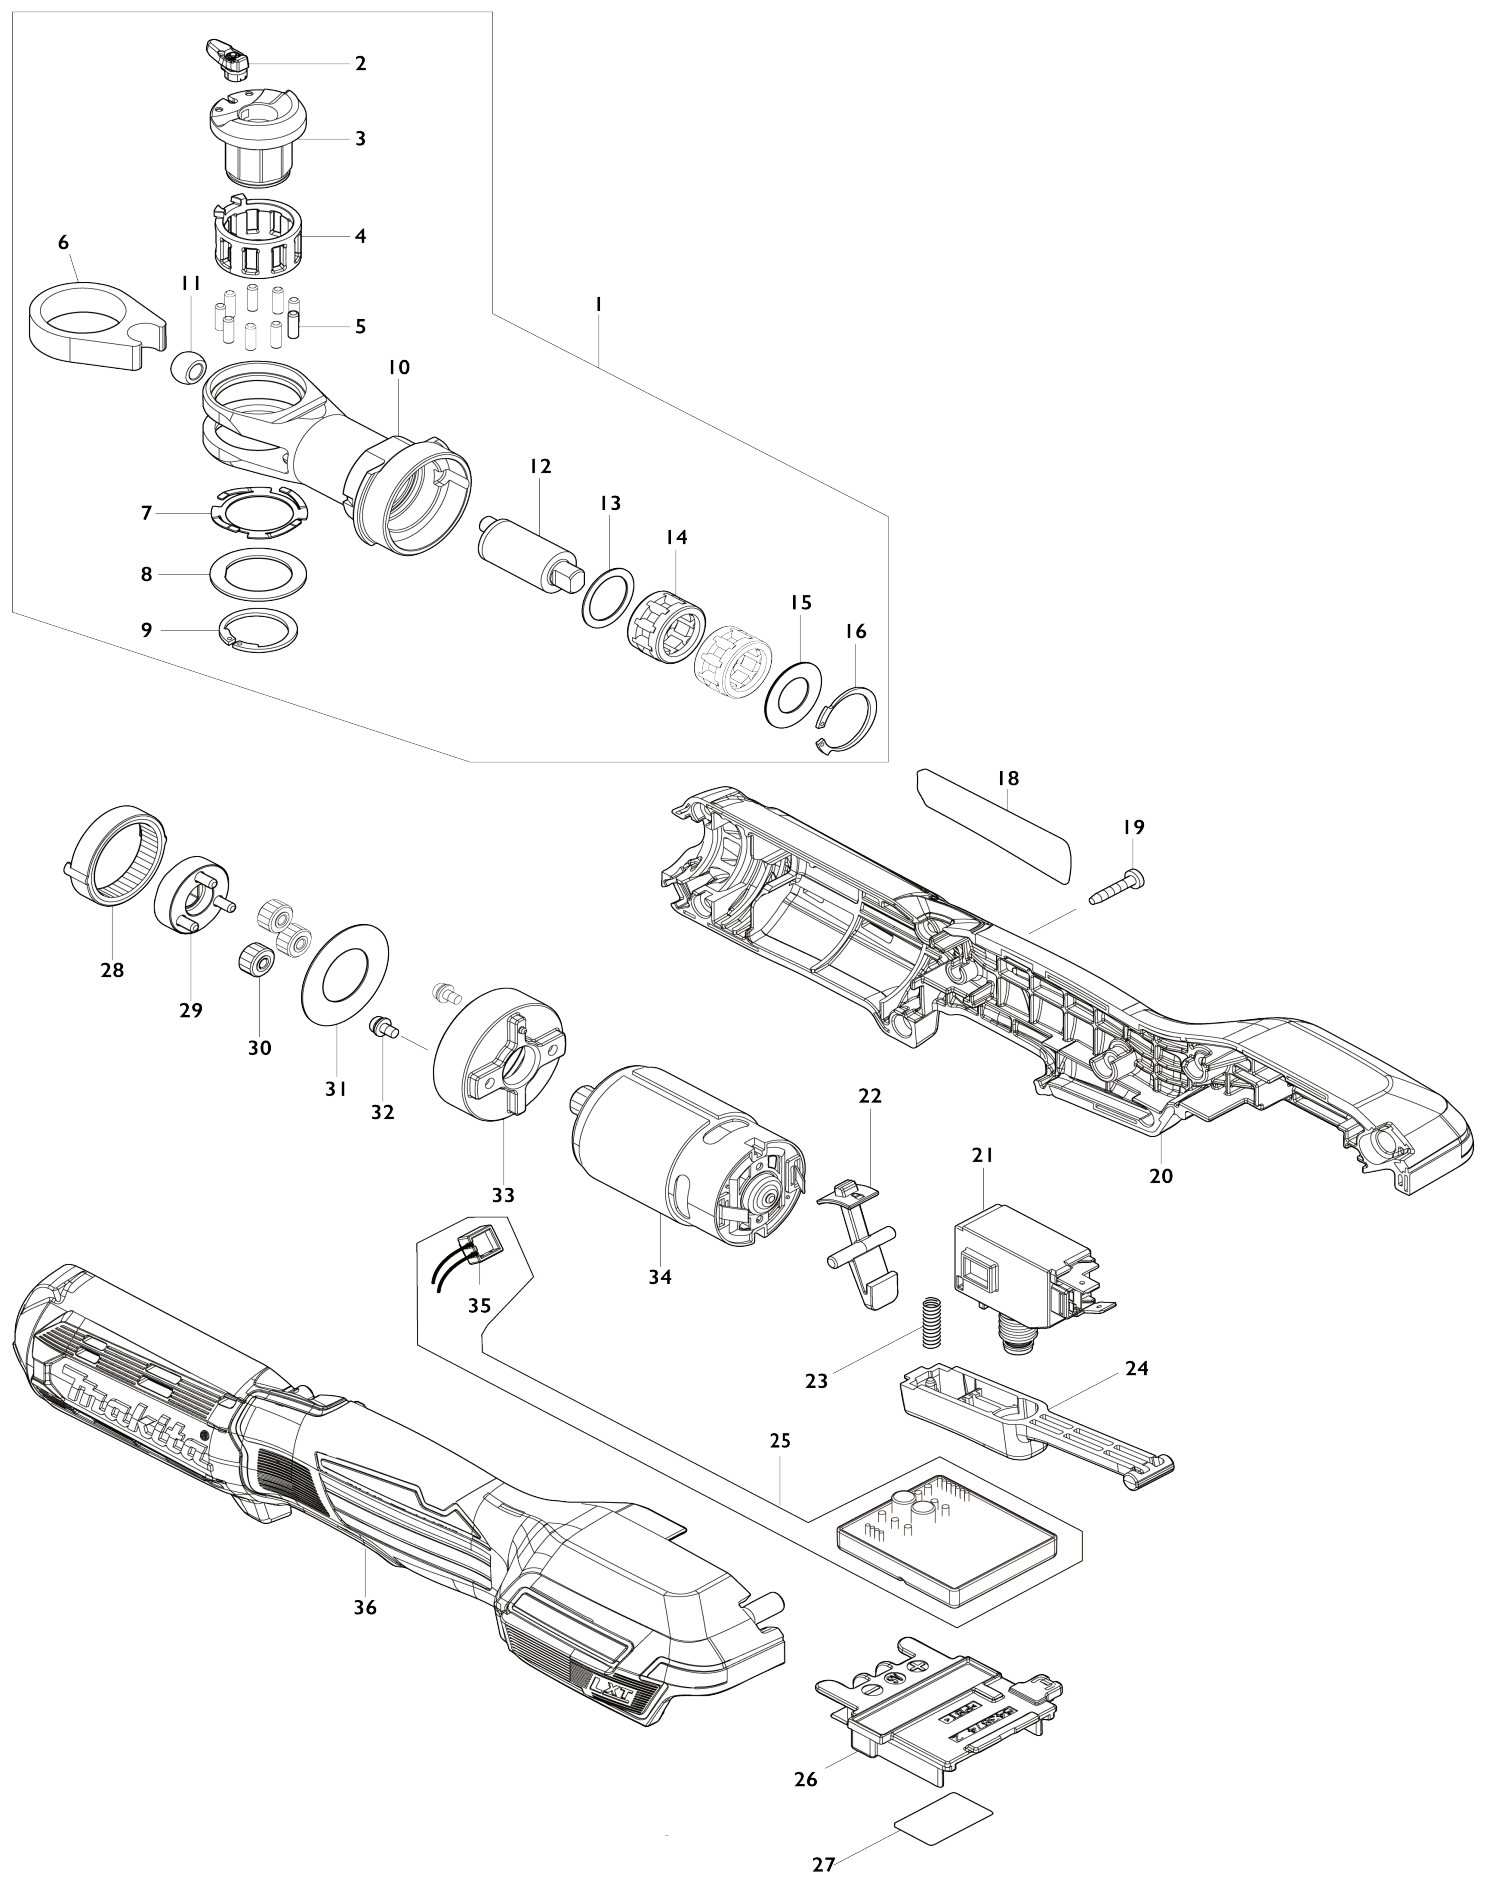

Model No.DWR180 CORDLESS RATCHET WRENCH

Model No.DWR180 CORDLESS RATCHET WRENCH

Item No.	Parts No.	Description	Interc hang eabilit y	Q'ty	New/ Old	Note1	Note2
001	127297-7	HEAD ASSEMBLY		1	*		
D10		INC. 2-16					
001-1	127297-7	HEAD ASSEMBLY	O	1	*		
001-2	127297-7	HEAD ASSEMBLY	O	1			
D11		INC.2, 7-9					
002	140K70-4	LEVER COMPLETE		1	*		
002-1	140K70-4	LEVER COMPLETE		1			
003	327360-8	ANVIL		1	*		
004	310954-6	RETAINER RING		1	*		
005	256963-0	PIN 3		9	*		
006	327357-7	RATCHET RING		1	*		
007	232531-3	LEAF SPRING		1	*		
007-1	232531-3	LEAF SPRING		1			
008	253440-3	FLAT WASHER 19		1	*		
008-1	253440-3	FLAT WASHER 19		1			
009	961078-7	RETAINING RING (EXT) S-18		1	*		
009-1	961078-7	RETAINING RING (EXT) S-18		1			
010	327356-9	RATCHET HEAD		1	*		
011	327359-3	BUSH		1	*		
012	327358-5	SPINDLE		1	*		
013	253450-0	FLAT WASHER 15		1	*		
014	212228-0	NEEDLE CAGE 1412		2	*		
015	253449-5	FLAT WASHER 12		1	*		
016	962112-6	RETAINING RING R-22		1	*		
018	857Y46-5	DWR180 NAME PLATE		1			
019	266429-2	TAPPING SCREW 3X16		7			
020	183R89-2	HOUSING SET		1			
C10	263005-3	RUBBER PIN 6		2			
D10		INC. 36					
021	651391-8	SWITCH C3JW-6BM-PN		1			
022	459422-5	LOCK LEVER		1			
023	232353-1	COMPRESSION SPRING 4		1			
024	459421-7	SWITCH LEVER		1			
025	620E21-2	CONTROLLER		1			
D10		INC. 35					
026	643874-2	TERMINAL		1			
027	857Y53-8	DWR180 SERIAL NO. LABEL		1			
028	226897-1	INTERNAL GEAR 41		1			
029	140K71-2	CARRIER COMPLETE		1			
030	226898-9	SPUR GEAR 14		3			
031	267235-8	FLAT WASHER 18		1			
032	265A38-0	P.H.SCREW M3X6 WITH WR		2			
033	310953-8	INTERNAL GEAR CASE		1			
034	629A30-4	DC MOTOR		1			
035	620B10-9	LED CIRCUIT		1			
036	183R89-2	HOUSING SET		1			
C10	263005-3	RUBBER PIN 6		2			

D10		INC. 20				
A01	191A50-3	SOCKET ADAPTOR 9.5 SET		1		
C10	231952-6	RING SPRING 12		1	*	
A02	191A51-1	SOCKET ADAPTOR 6.35 SET		1		
C10	231952-6	RING SPRING 12		1	*	

Please state Parts No. when your order.