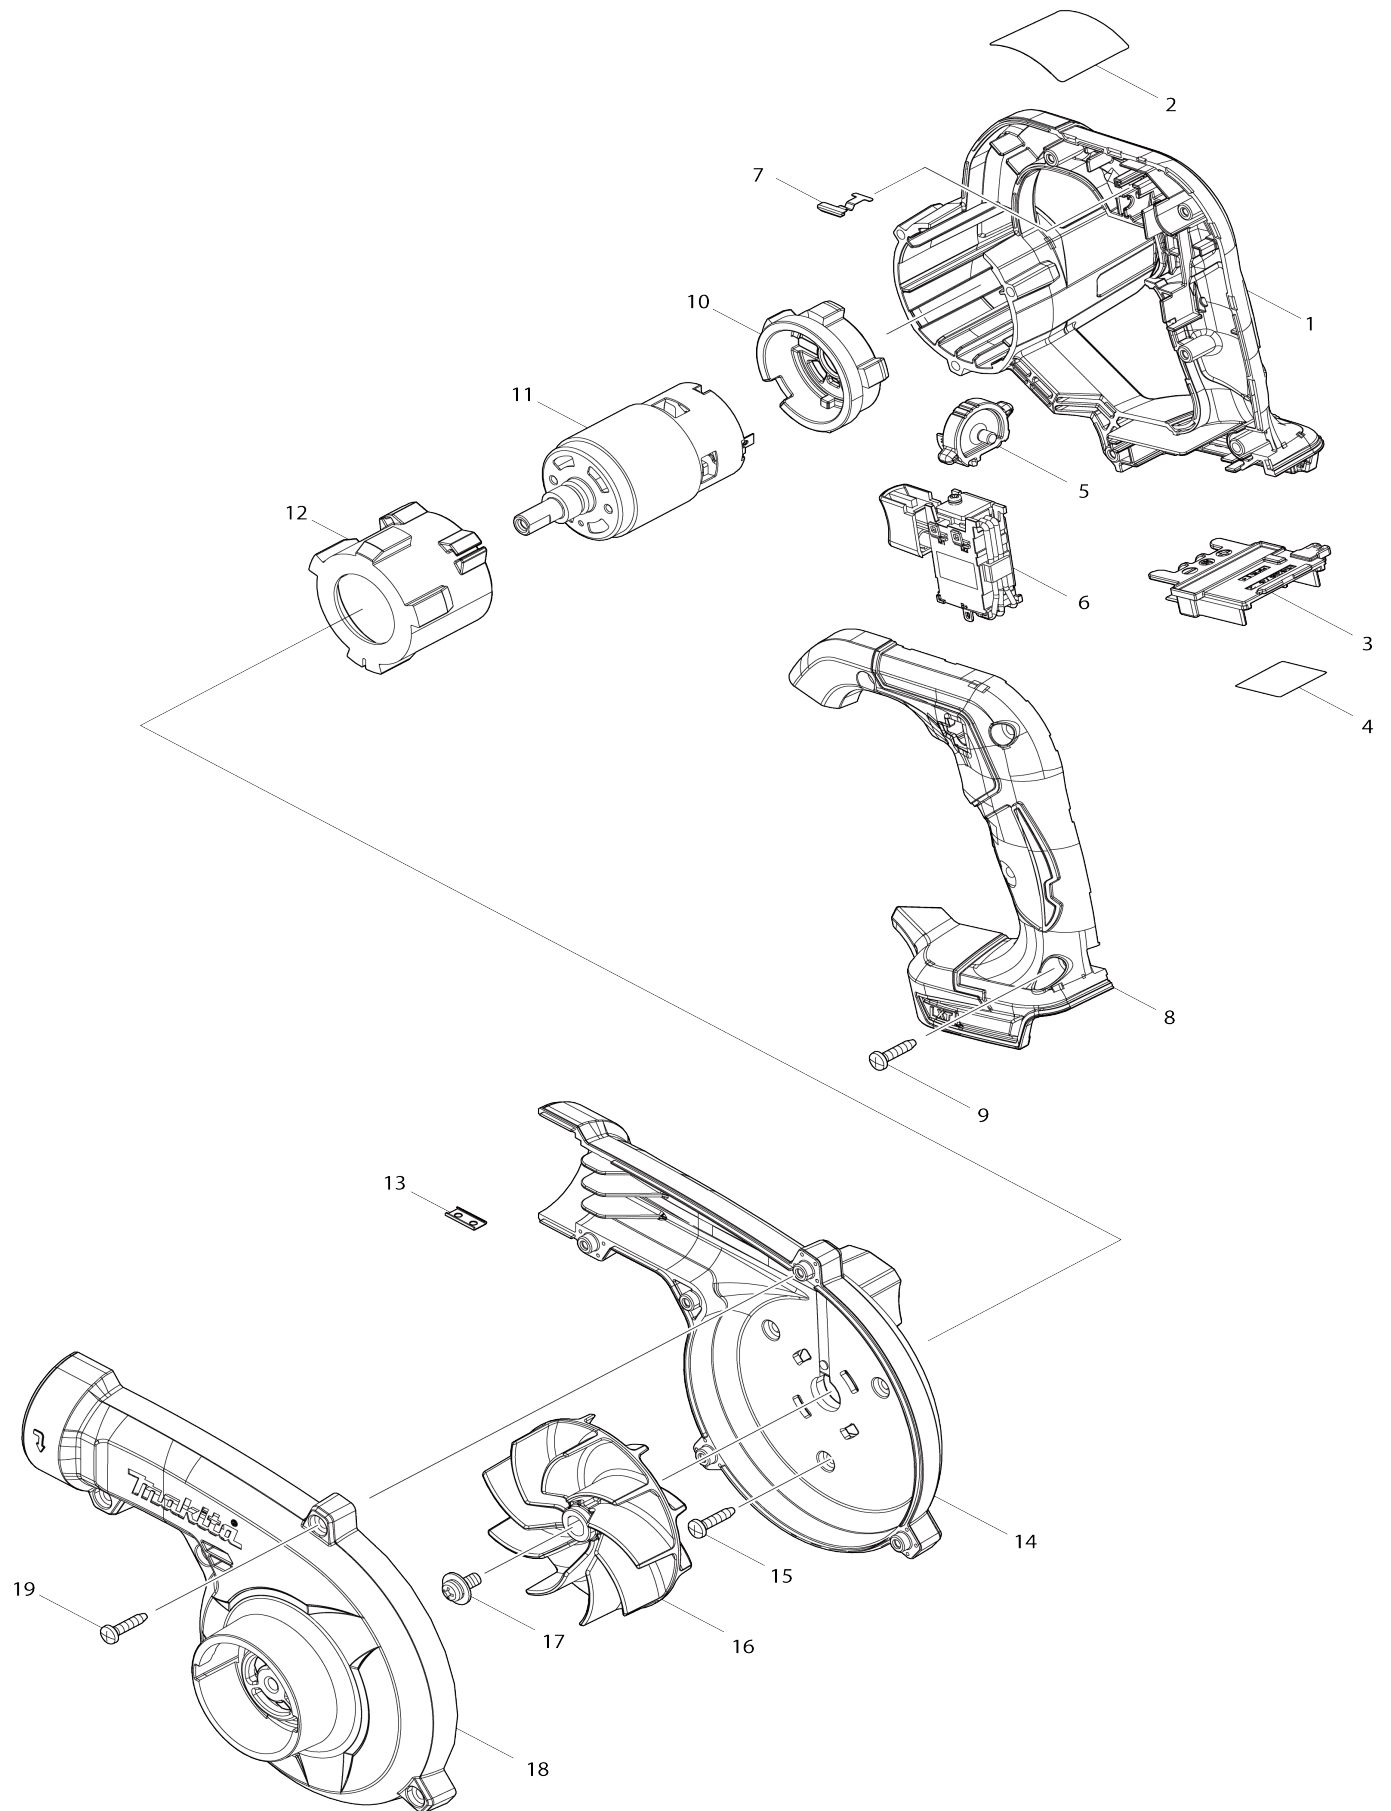

# Model No.DUB185 CORDLESS BLOWER

**Model No.DUB185 CORDLESS BLOWER**

Item No.	Parts No.	Description	Interchangability	Q'ty	New/Old	Note1	Note2
001	183P63-8	MOTOR HOUSING SET		1			
D10		INC. 8					
002	856X26-2	DUB185 NAME PLATE		1			
003	643874-2	TERMINAL		1			
004	856X33-5	DUB185 SERIAL NO. LABEL		1			
005	412573-5	DIAL		1			
006	632P93-1	SWITCH UNIT		1	*		
006-1	632R69-0	SWITCH UNIT	<	1			
C10	654086-2	RECEPTACLE		2			
007	232620-4	LEAF SPRING		1			
008	183P63-8	MOTOR HOUSING SET		1			
D10		INC. 1					
009	266326-2	TAPPING SCREW 4X18		5			
010	422589-2	MOTOR RUBBER RING B		1			
011	629484-9	DC MOTOR		1			
012	422588-4	MOTOR RUBBER RING A		1			
013	345998-7	SET PLATE		1			
014	140U56-8	FAN HOUSING COMPLETE		1			
C10	8012T7-9	CAUTION LABEL		1			
015	266326-2	TAPPING SCREW 4X18		3			
016	240210-9	FAN 85		1			
017	265B25-5	PAN HEAD SCREW M5X12 WITH WG		1			
018	412572-7	FAN COVER		1			
019	266326-2	TAPPING SCREW 4X18		5			
A02	123245-4	NOZZLE ASS'Y		1			
C10	454703-2	JOINT		1			
E01	807950-8	SOUND 95DB LABEL		1			
F06	192236-6	TAPERED NOZZLE SET		1			

Please state Parts No. when your order.

Print Date 26/10/2023