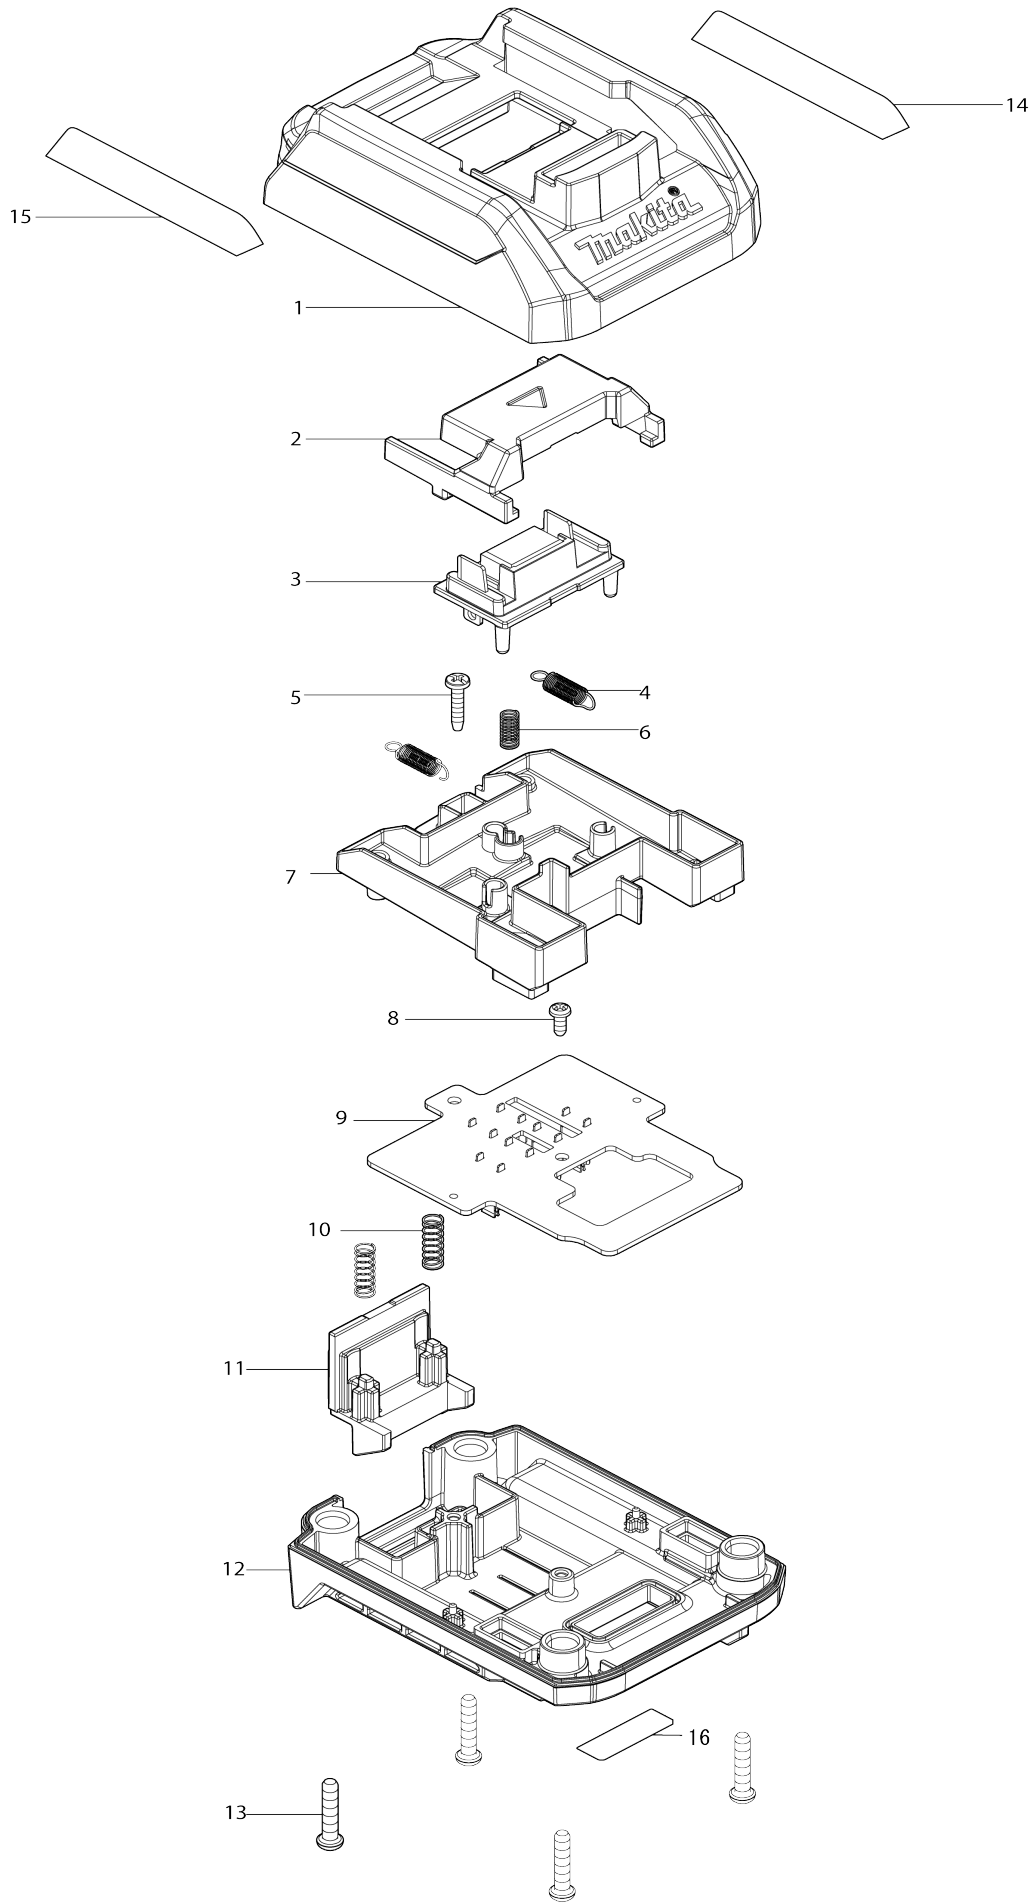

Model No.ADP10 INTERCHANGEABLE ADAPTER

Model No.ADP10 INTERCHANGEABLE ADAPTER

Item No.	Parts No.	Description	Interchangability	Q'ty	New/Old	Note1	Note2
001	459737-0	ADAPTER CASE		1			
002	459740-1	TERMINAL COVER		1			
003	632N92-1	TERMINAL UNIT		1			
004	232604-2	TENSION SPRING 5		2			
005	265B03-5	TAPPING SCREW PT 3X16		1			
006	232603-4	COMPRESSION SPRING 4		1			
007	459739-6	TERMINAL BASE		1			
008	265B02-7	TAPPING SCREW 3X8		1			
009	620B80-8	ADAPTER CIRCUIT		1			
010	232603-4	COMPRESSION SPRING 4		2			
011	459741-9	HOOK		1			
012	459738-8	ADAPTER CASE COVER		1			
013	265B01-9	TAPPING SCREW PT 4X20		4			
014	8004U3-3	INDICATION LABEL L		1			
015	8004U4-1	INDICATION LABEL R		1			
016	857F49-5	ADP10 NAME PLATE		1			

Please state Parts No. when your order.

Print Date 05/06/2024