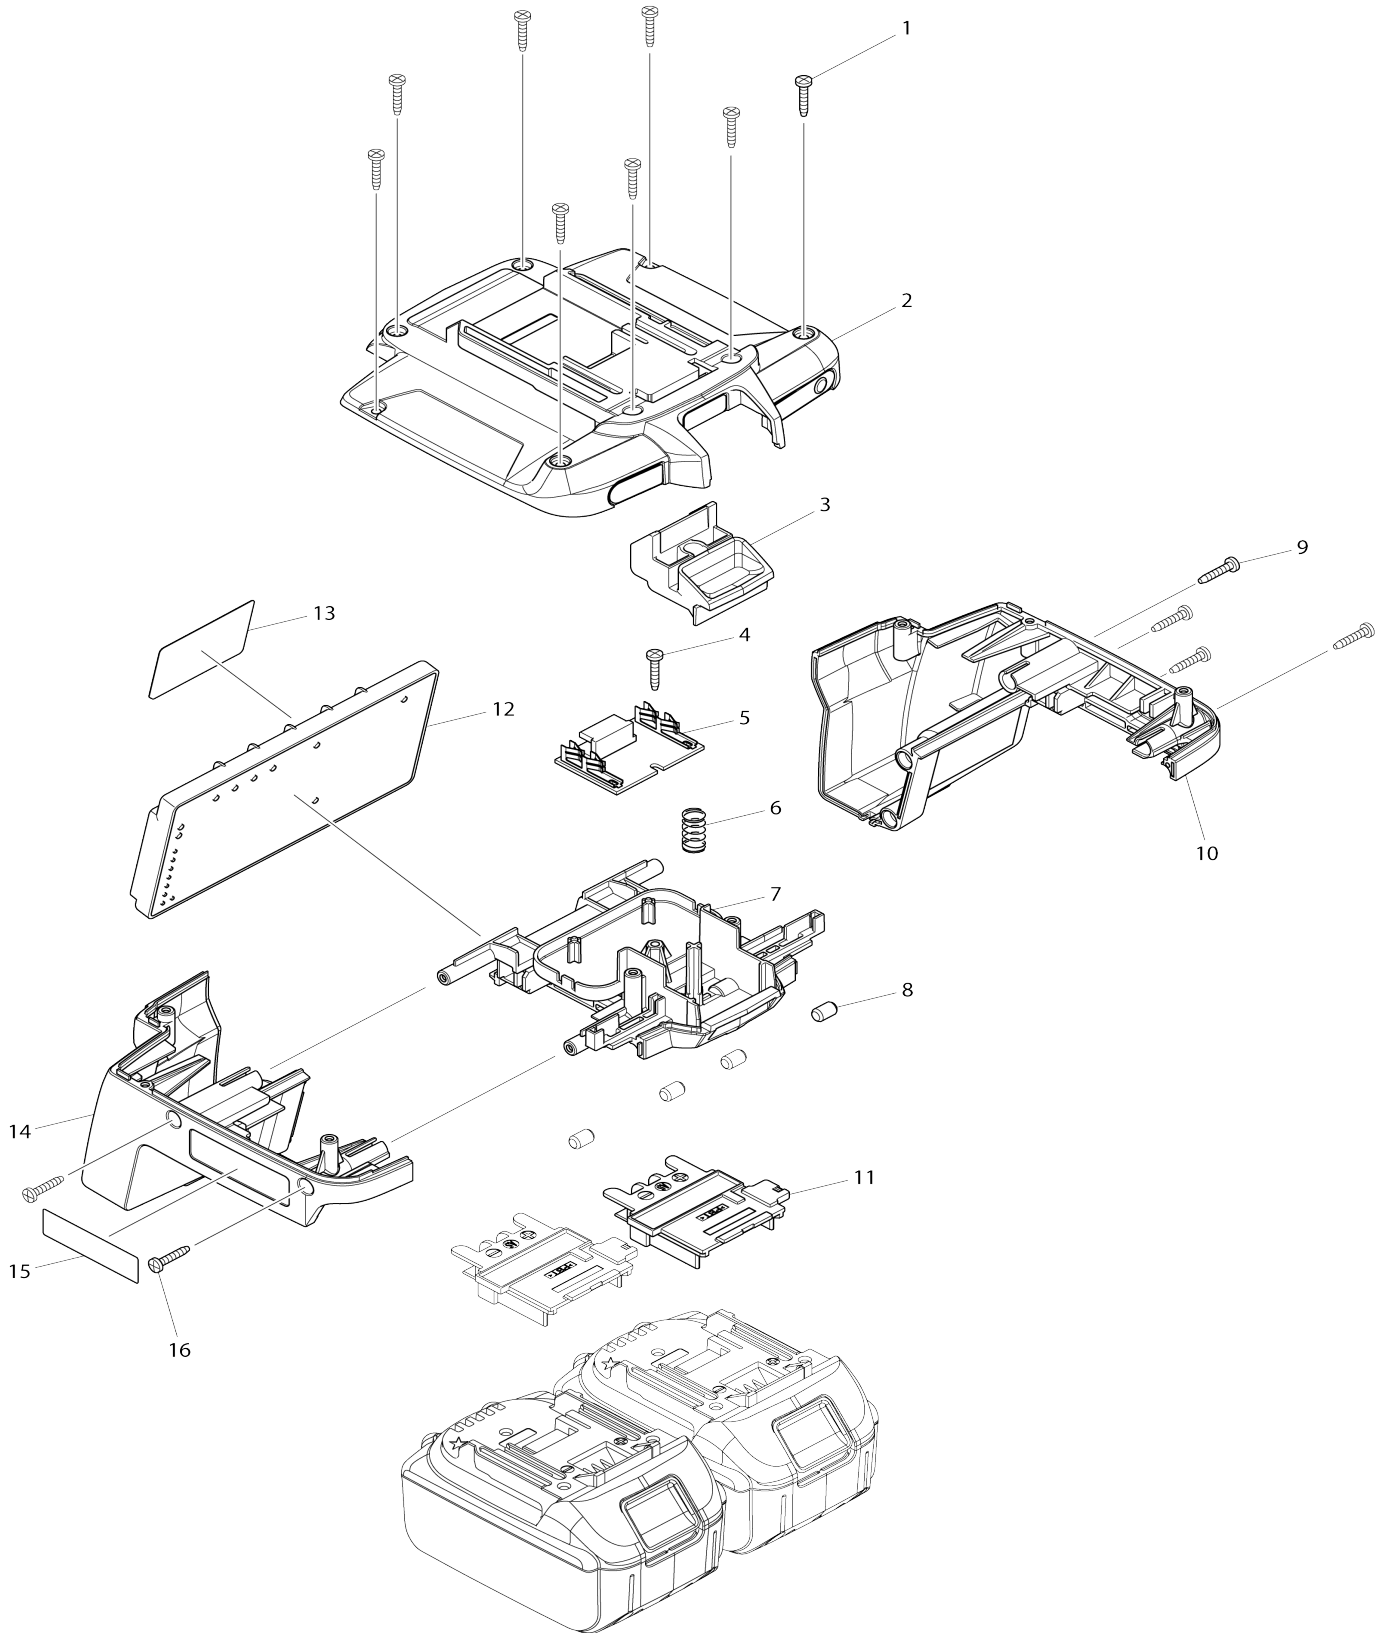

Model No.BCV03 BATTERY CONVERTER

Model No.BCV03 BATTERY CONVERTER

Item No.	Parts No.	Description	Interchangability	Q'ty	New/Old	Note1	Note2
001	266130-9	TAPPING SCREW BIND PT 3X16		8			
002	141393-7	Top cover complete (black)		1			
C10	890759-5	Caution label		1			
003	453383-1	Hook		1			
004	266130-9	TAPPING SCREW BIND PT 3X16		1			
005	620071-7	Terminal board complete		1			
006	234121-8	COMPRESSION SPRING 8		1			
007	453379-2	Center case (black)		1			
008	263005-3	RUBBER PIN 6		4			
009	266130-9	TAPPING SCREW BIND PT 3X16		4			
010	187415-9	Side cover set (black)		1	*		
D10		INC. 14,15					
010-1	187415-9	Side cover set (black)	<	1			
D10		INC. 14,15					
011	643899-6	TERMINAL		2			
012	620307-4	Adapter circuit		1	*		
012-1	620471-1	Adapter circuit	<	1			
013	815R42-7	Name plate BCV03		1			
014	187415-9	Side cover set (black)		1	*		
D10		INC. 10,15					
014-1	187415-9	Side cover set (black)	<	1			
D10		INC. 10,15					
015	819232-6	Makita logo label		1			
016	266130-9	TAPPING SCREW BIND PT 3X16		2			

Please state Parts No. when your order.

Print Date 05/06/2024