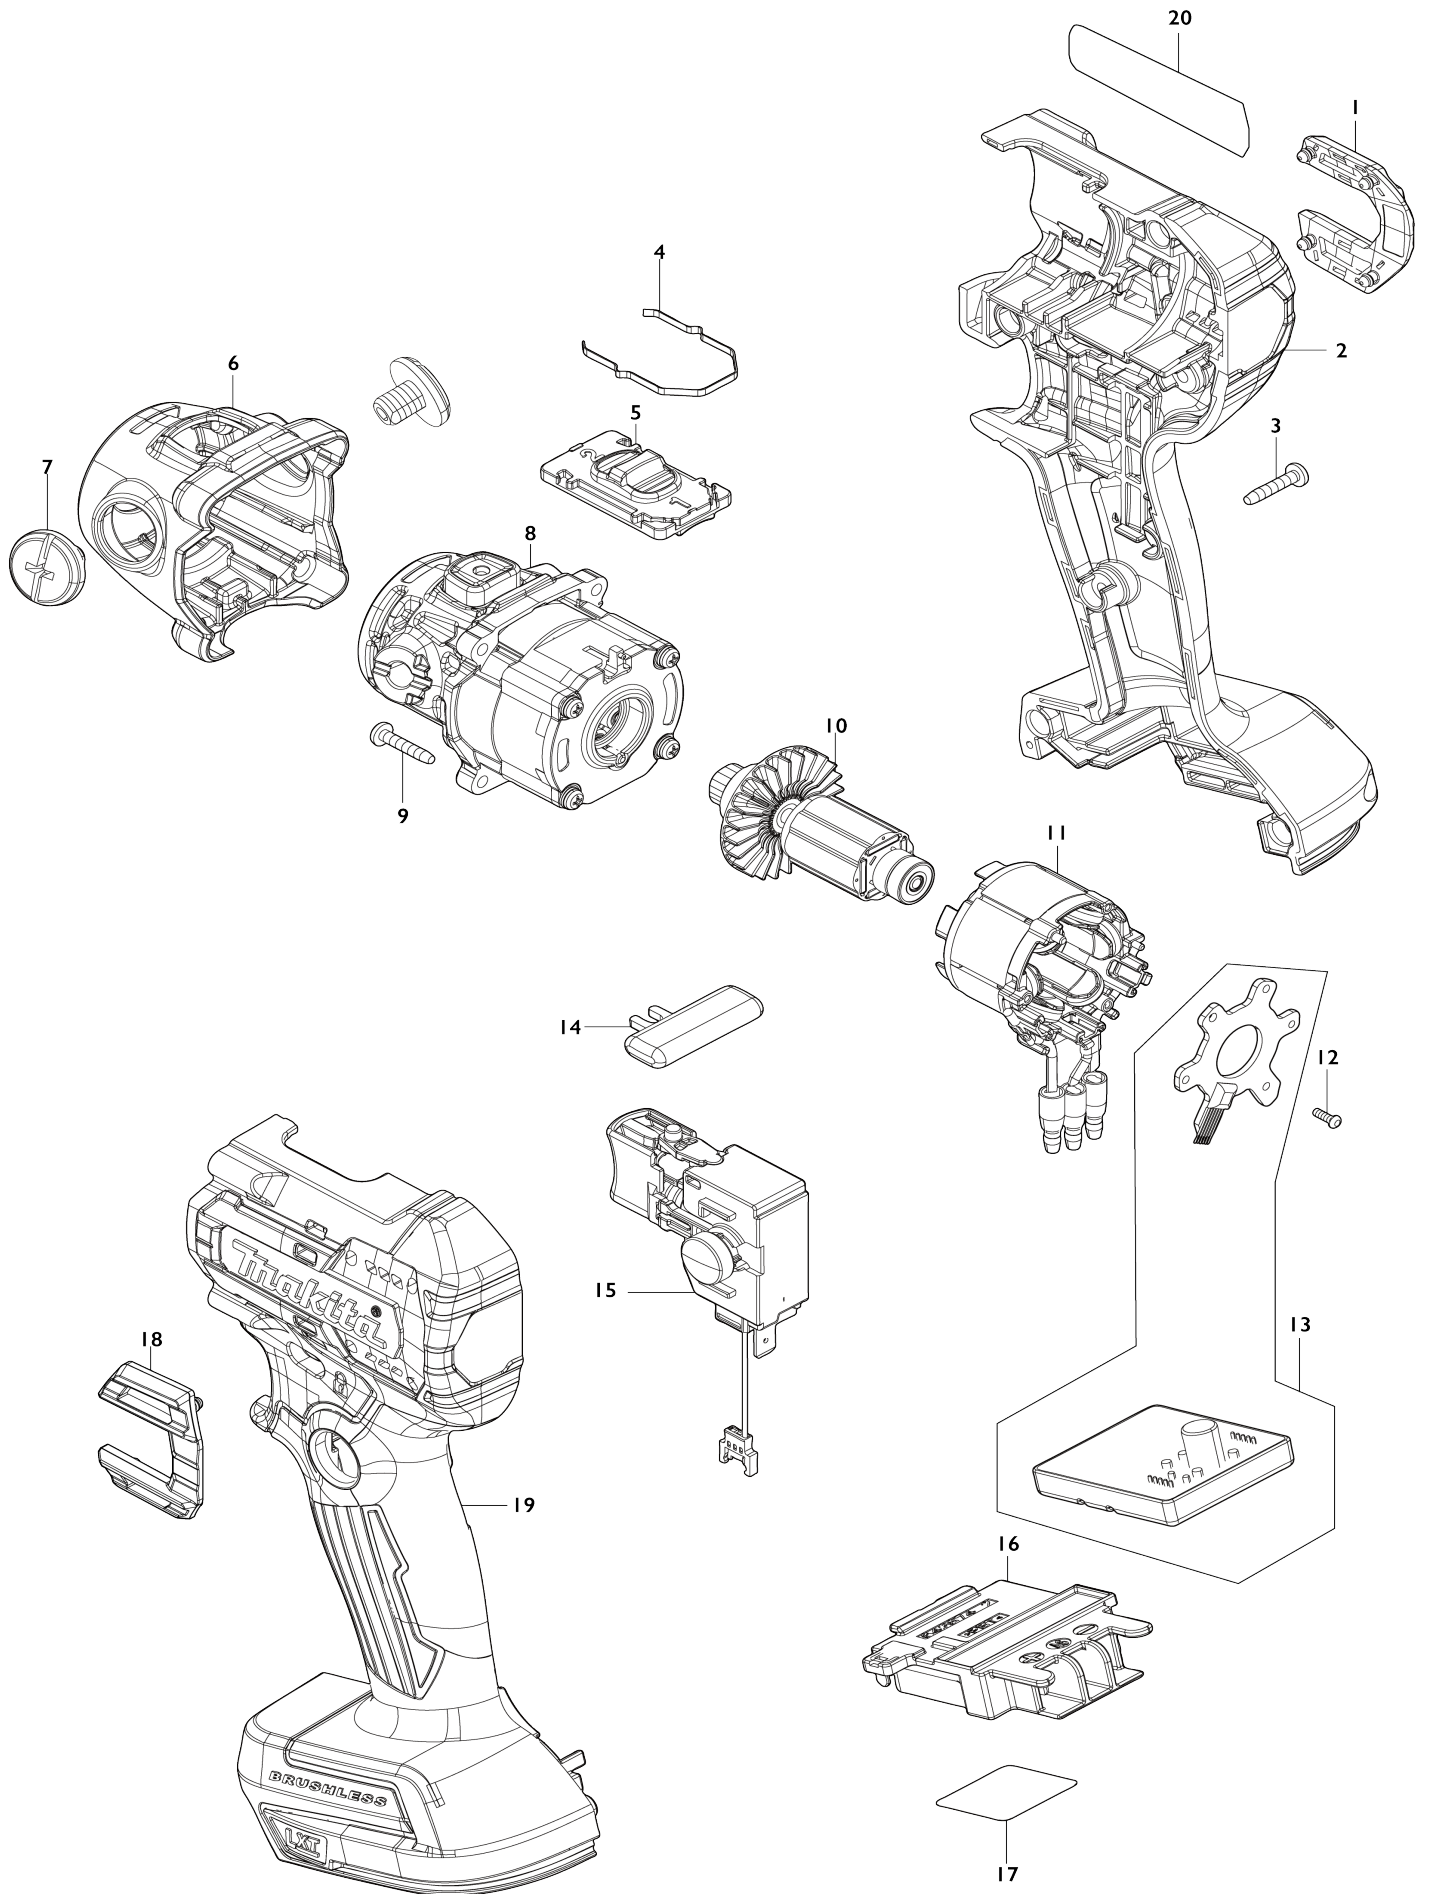

Model No. DPV300 75MM CORDLESS SANDER POLISHER

Model No.DPV300 75MM CORDLESS SANDER POLISHER

Item No.	Parts No.	Description	Interchangability	Q'ty	New/Old	Note1	Note2
001	422613-1	DUST COVER		1			
002	191P12-1	HOUSING SET		1			
C10	8028C3-7	INDICATION LABEL		1			
C20	263005-3	RUBBER PIN 6		2			
D10		INC. 19					
003	266130-9	TAPPING SCREW BIND PT 3X16		7			
004	232659-7	LEAF SPRING		1			
005	127720-2	SPEED CHANGE LEVER ASSEMBLY		1			
C10	232636-9	COMPRESSION SPRING 3		2			
006	413228-5	HEAD COVER		1			
007	413229-3	+ROUND HEAD SCREW M8X10		2			
008	127721-0	GEAR ASSEMBLY		1	*		
008-1	122D56-8	GEAR ASSEMBLY	<	1			
009	266130-9	TAPPING SCREW BIND PT 3X16		4			
010	619663-7	ROTOR		1			
011	629A36-2	STATOR		1			
012	266490-9	TAPPING SCREW PT 2X6		3			
013	620D22-4	CONTROLLER		1	*		
013-1	620L85-8	CONTROLLER	<	1			
014	412697-7	LOCK OFF BUTTON		1			
015	651489-1	SWITCH C3JW-4B-L6		1			
016	643874-2	TERMINAL		1			
017	858B92-3	DPV300 SERIAL NO. LABEL		1			
018	422613-1	DUST COVER		1			
019	191P12-1	HOUSING SET		1			
C10	8028C3-7	INDICATION LABEL		1			
C20	263005-3	RUBBER PIN 6		2			
D10		INC. 2					
020	858B84-2	DPV300 NAME PLATE		1			
A01	140X75-2	GRIP 30 COMPLETE		1			
A02	191N90-9	SPONGE PAD 80 SET		1			
A03	191N91-7	SPONGE PAD 80 SET		1			
A04	191N92-5	WOOL PAD 80 SET		1			
A05	743124-6	PAD 50		1			
A06	743125-4	PAD 75		1			
A07	743126-2	ADAPTER		1			
A16	781006-4	WRENCH 13		1			

Please state Parts No. when your order.

Print Date 24/10/2023